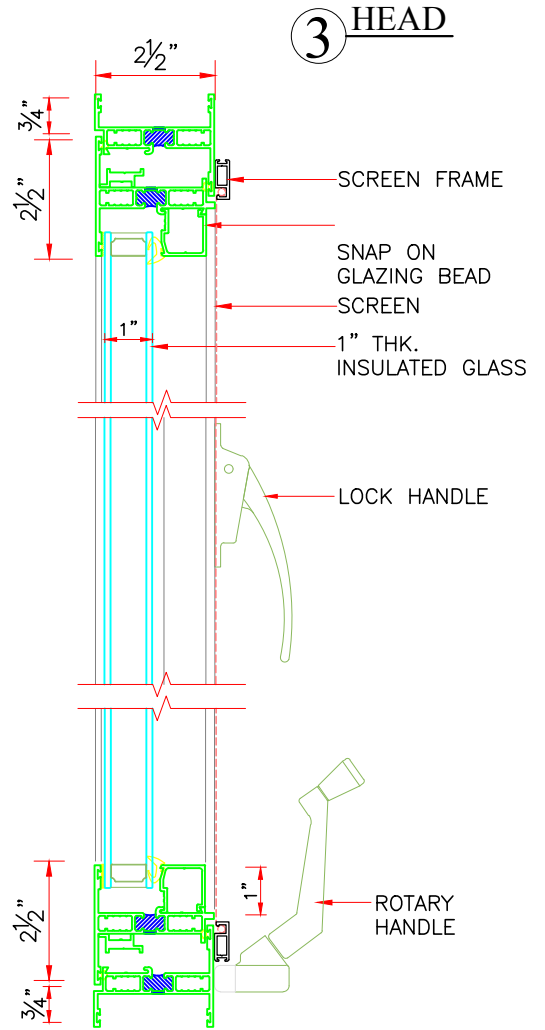

SERIES 5000 OUT-SWING
CASEMENT WINDOW
LC80 OR CW80
2'8" x 5'0"

TYPICAL SECTIONAL DETAILS

SHEET #	Drawn by:	Customer	Revisions			Window Tech Systems, Inc. 15 Old Stonebreak Road, Malta, NY 12020 TEL: (800)999-9855 FAX: (518)899-4104 info@windowtechsystems.net www.windowtechsystems.net
	Checked by:		No.	Date	Description	
	Date:					
	Scale: 3" = 1'-0"					