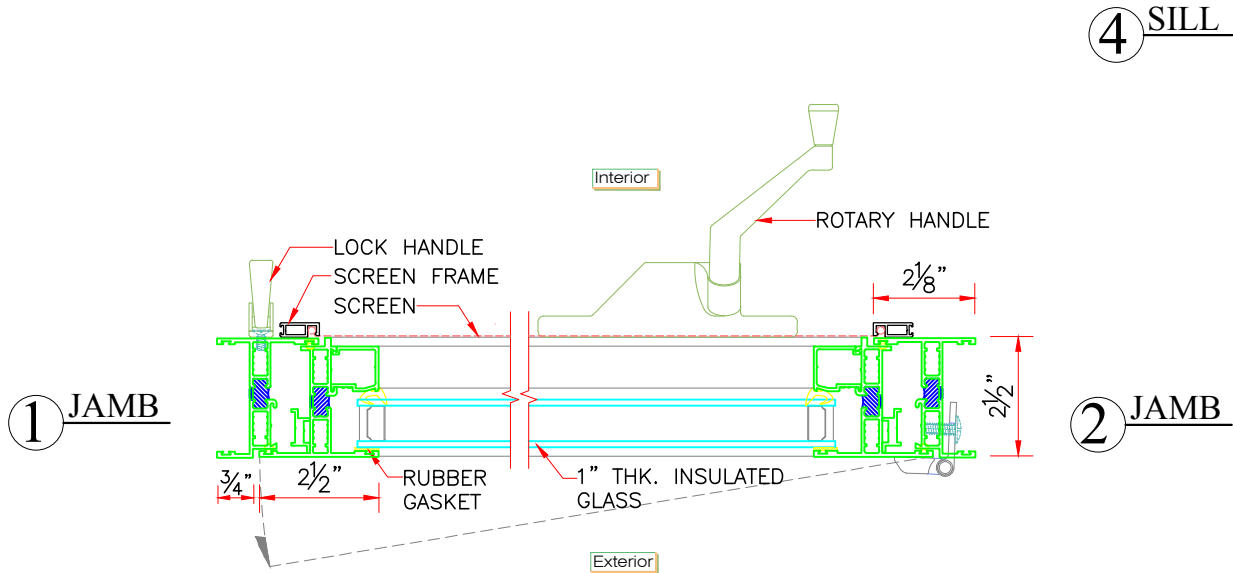

SERIES 5000 OUT-SWING
CASEMENT WINDOW
LC80 OR CW80
2'8" x 5'0"

TYPICAL SECTIONAL DETAILS

SHEET #	Drawn by:	Customer	Revisions			Window Tech Systems, Inc. 15 Old Stonebreak Road, Malta, NY 12020 TEL: (800)999-9855 FAX: (518)899-4104 info@windowtechsystems.net www.windowtechsystems.net
	Checked by:		No.	Date	Description	
	Date:					
	Scale: 3" = 1'-0"					