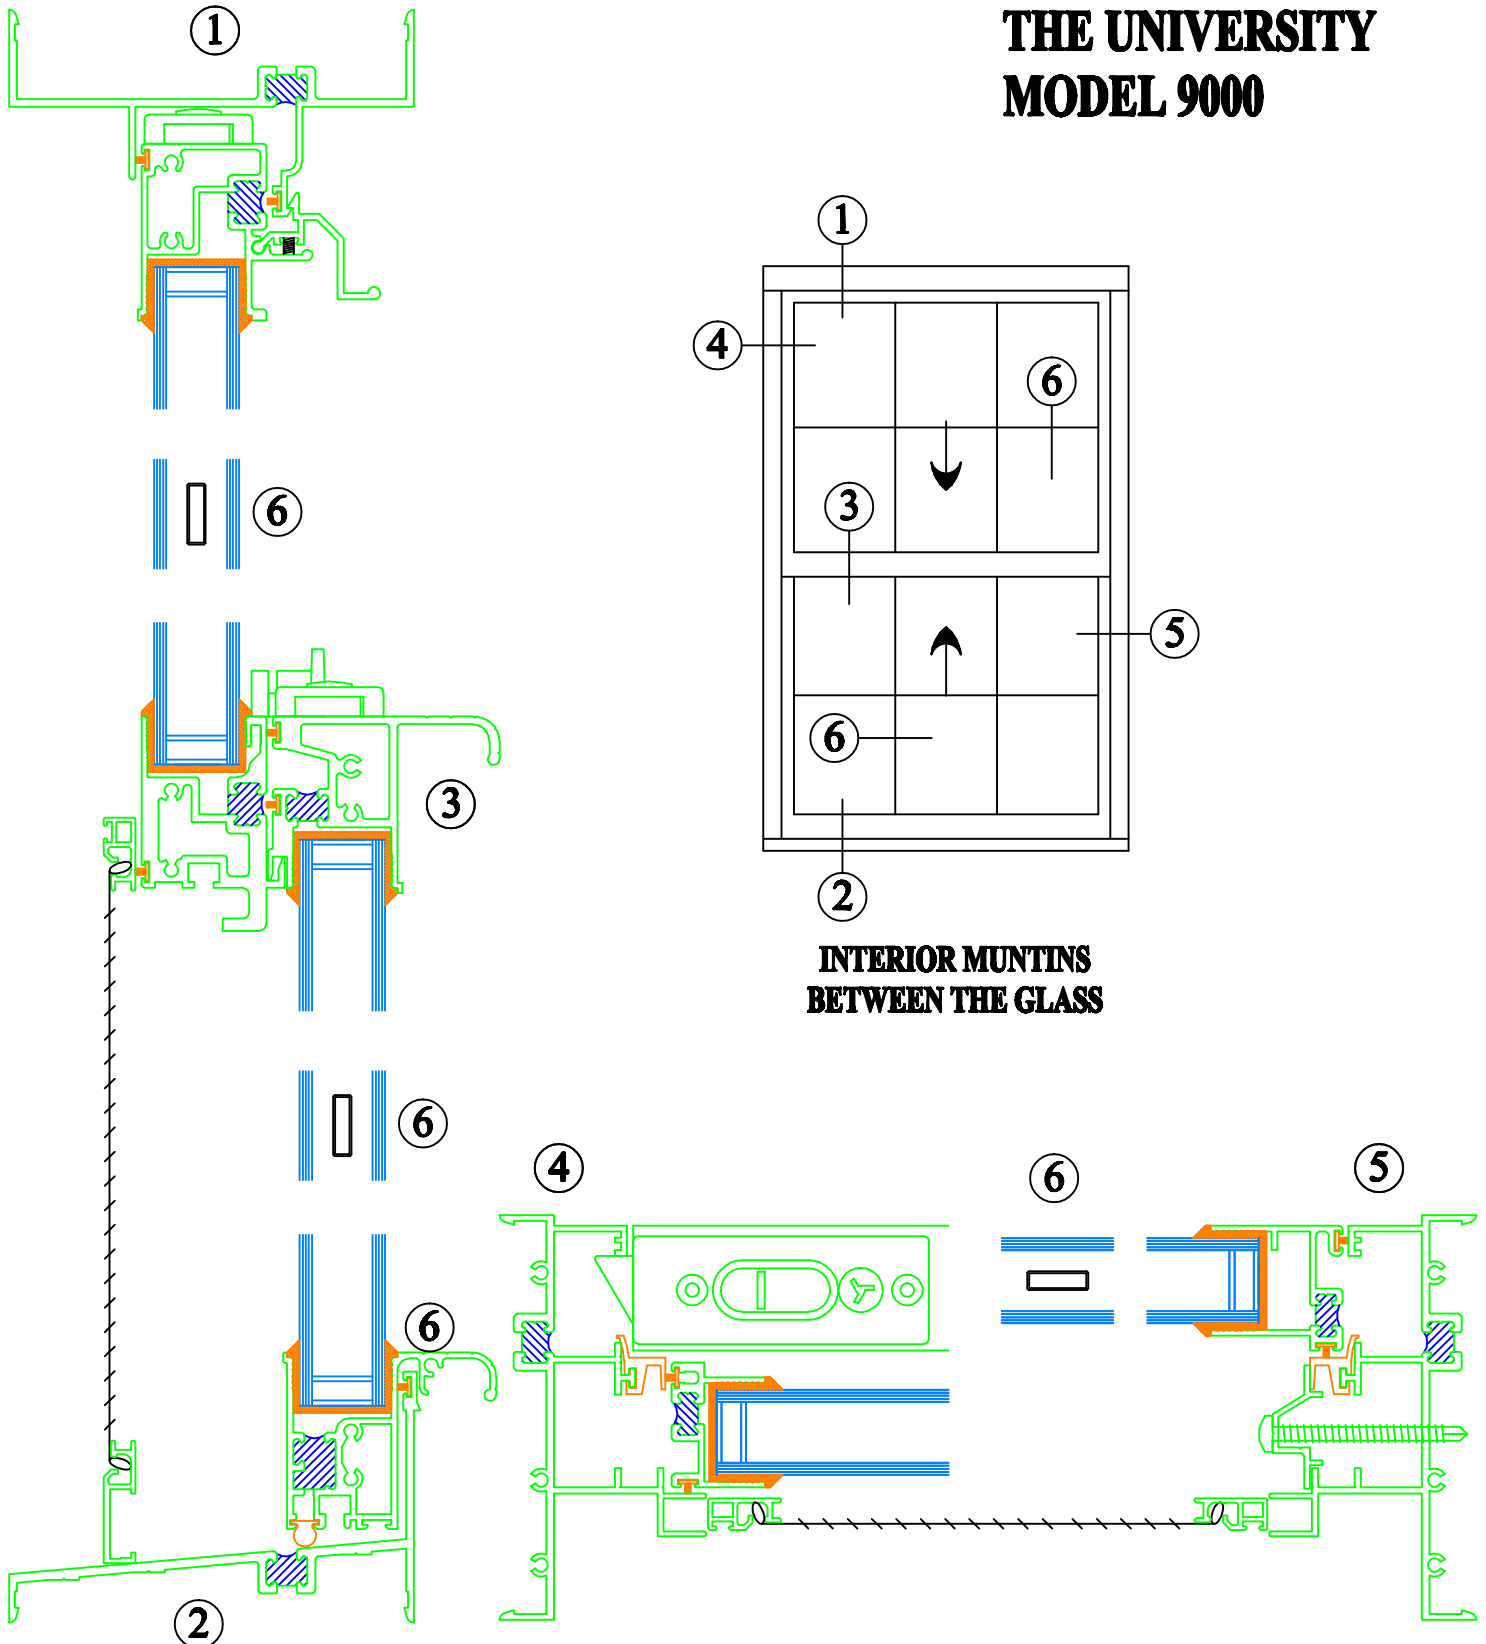

SERIES 9000 INTERIOR MUNTIN SYSTEM

THE UNIVERSITY MODEL 9000

**INTERIOR MUNTINS
BETWEEN THE GLASS**

MODEL 9000 DH WINDOW

7/8" IG UNITS

1/2 SCALE