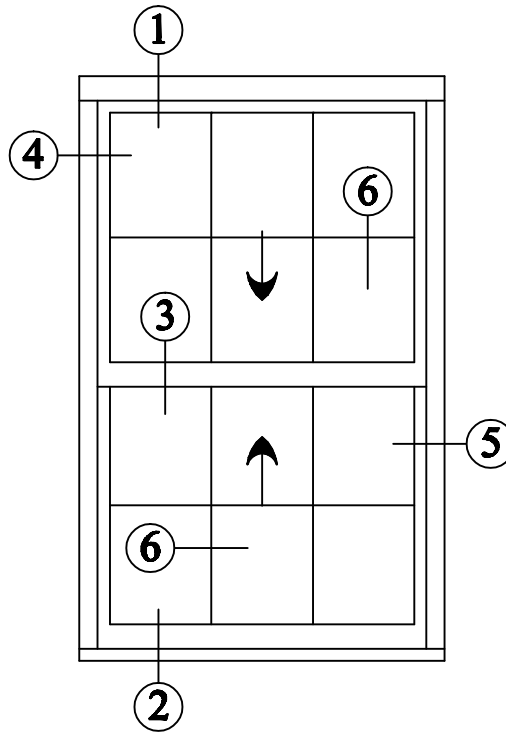

SERIES 8000 INTERIOR MUNTIN SYSTEM

THE GRADUATE MODEL 8000

**INTERIOR MUNTINS
BETWEEN THE GLASS**

MODEL 8000 DH WINDOW

7/8" IG UNITS

1/2 SCALE