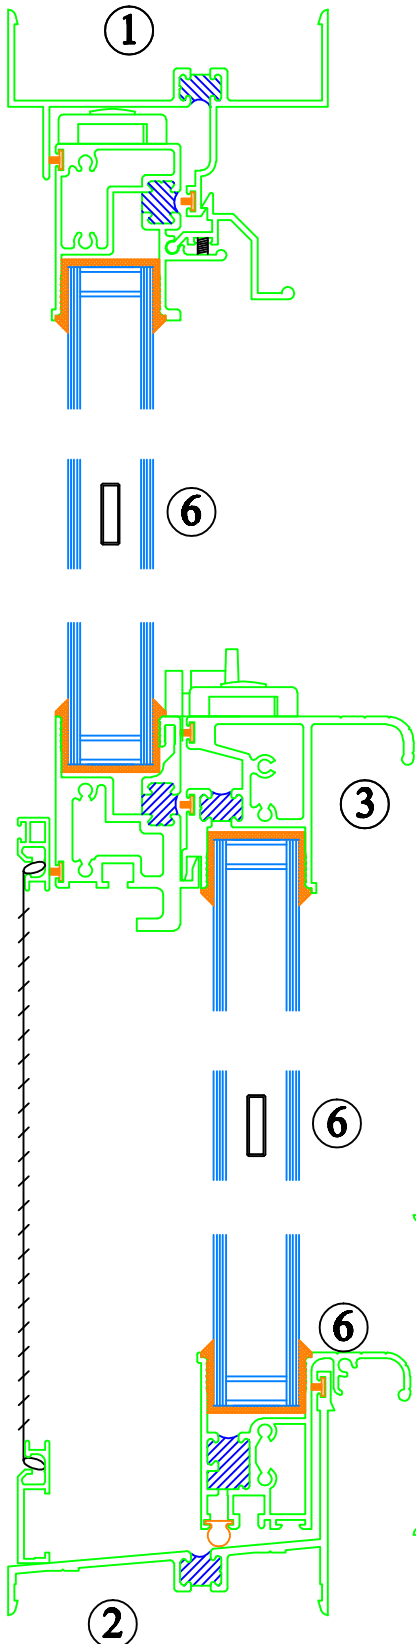

SERIES 8000 INTERIOR MUNTIN SYSTEM

THE GRADUATE MODEL 8000

**INTERIOR MUNTINS
BETWEEN THE GLASS**

MODEL 8000 DH WINDOW

7/8" IG UNITS

1/2 SCALE