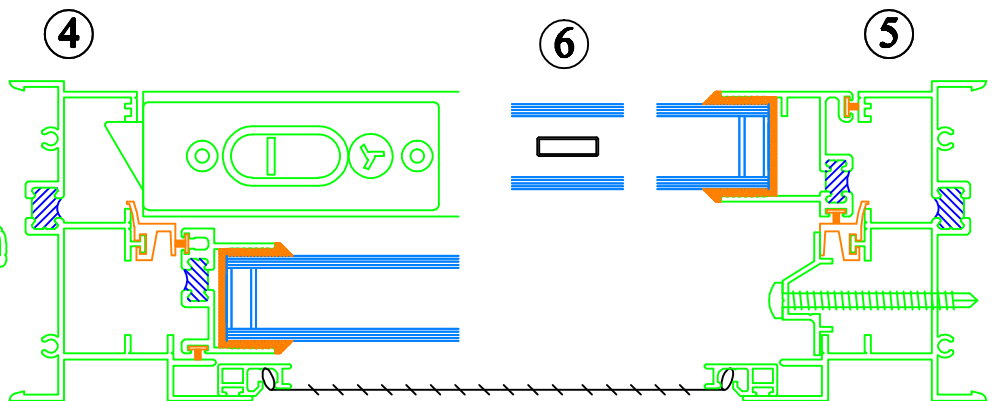

SERIES 8000 INTERIOR MUNTIN SYSTEM

THE GRADUATE MODEL 8000

**INTERIOR MUNTINS
BETWEEN THE GLASS**

MODEL 8000 DH WINDOW

7/8" IG UNITS

1/2 SCALE