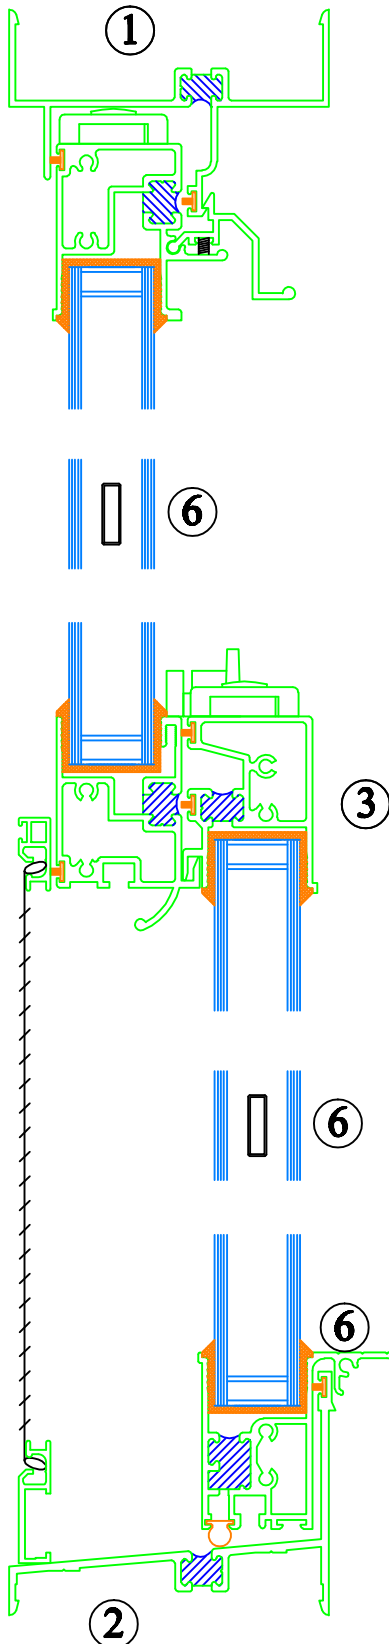

SERIES 7000 INTERIOR MUNTIN SYSTEM

THE NEW YORKER MODEL 7000

**INTERIOR MUNTINS
BETWEEN THE GLASS**

MODEL 7000 DH WINDOW

7/8" IG UNITS

1/2 SCALE