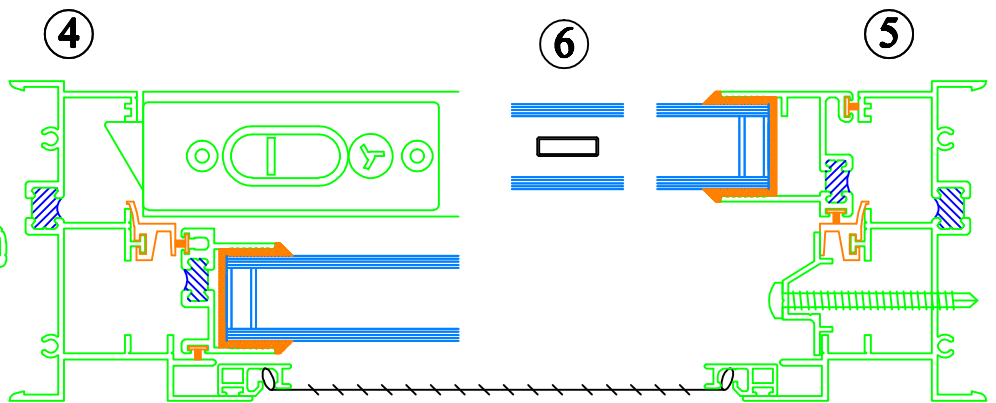

SERIES 7000 INTERIOR MUNTIN SYSTEM

THE NEW YORKER MODEL 7000

**INTERIOR MUNTINS
BETWEEN THE GLASS**

MODEL 7000 DH WINDOW

7/8" IG UNITS

1/2 SCALE