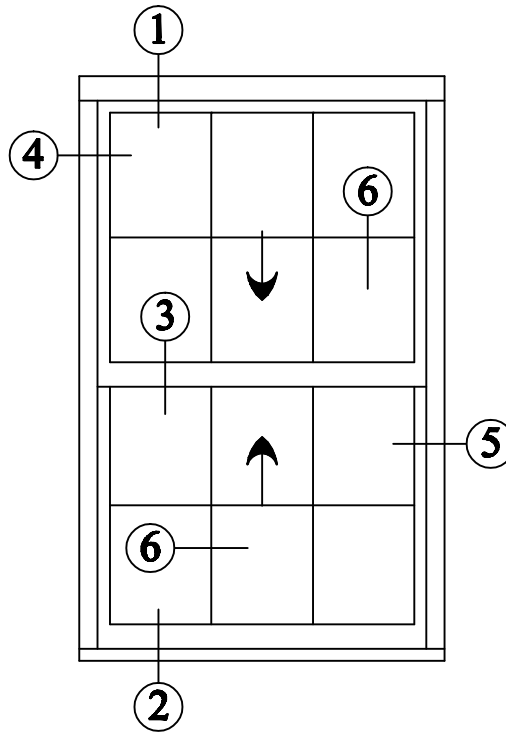

SERIES 7000 INTERIOR MUNTIN SYSTEM

THE NEW YORKER MODEL 7000

**INTERIOR MUNTINS
BETWEEN THE GLASS**

MODEL 7000 DH WINDOW

7/8" IG UNITS

1/2 SCALE