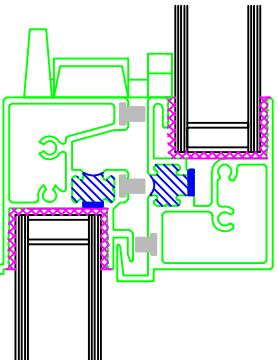

Window Tech Systems ^{Inc.}

SERIES 6000 INTERIOR MUNTIN SYSTEM

MODEL 6000

INTERIOR MUNTINS
BETWEEN THE GLASS

1

2

3

4

5

3/4" DEPTH FRAME

1/2 SCALE