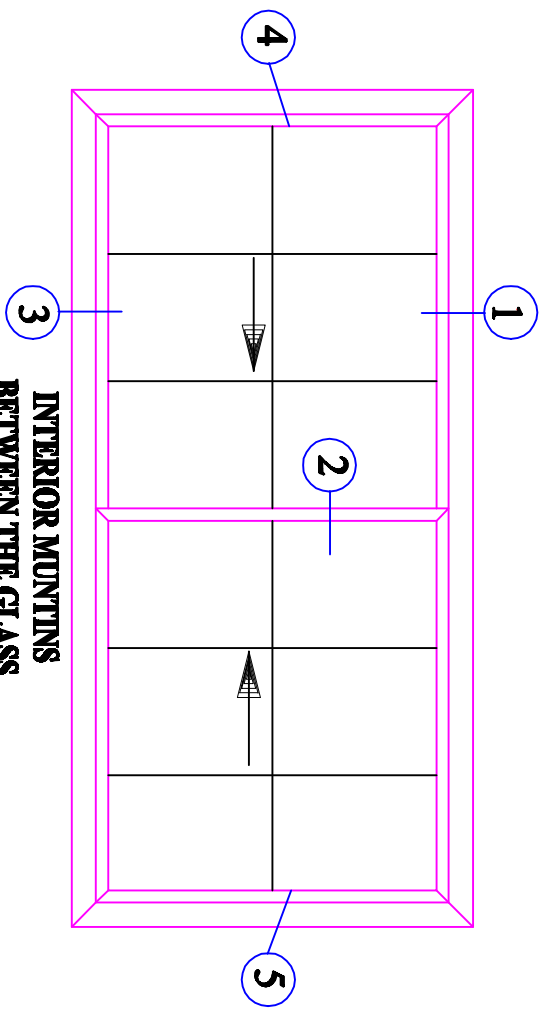

Window Tech Systems ^{Inc.}

SERIES 6000 INTERIOR MUNTIN SYSTEM

MODEL 6000

INTERIOR MUNTINS
BETWEEN THE GLASS

1

2

3

4

5

3/4" DEPTH FRAME

1/2 SCALE