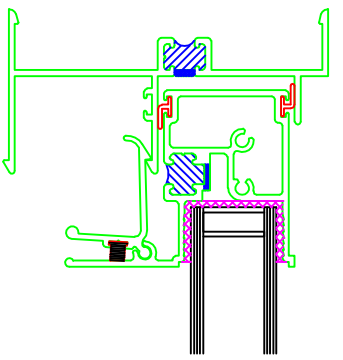

Window Tech Systems ^{Inc.}

SERIES 6000 INTERIOR MUNTIN SYSTEM

MODEL 6000

INTERIOR MUNTINS
BETWEEN THE GLASS

1

2

3

4

5

3/4" DEPTH FRAME

1/2 SCALE