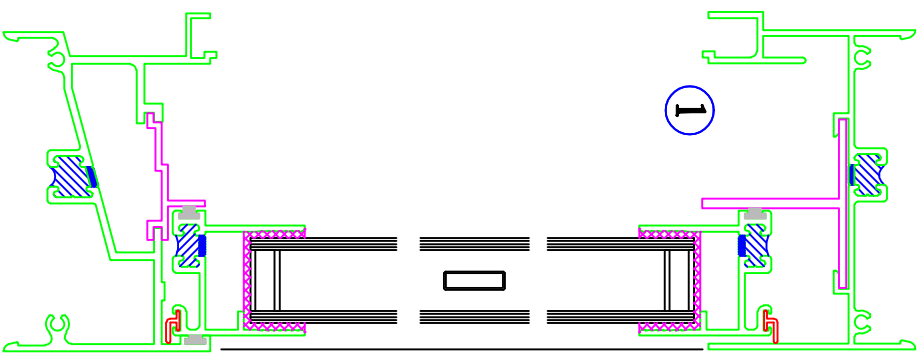

Window Tech Systems ^{Inc.}

SERIES 6000 INTERIOR MUNTIN SYSTEM

MODEL 6000

INTERIOR MUNTINS
BETWEEN THE GLASS

1

2

3

4

5

3/4" DEPTH FRAME

1/2 SCALE