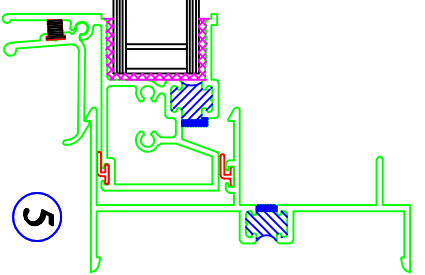

Window Tech Systems ^{Inc.}

SERIES 6000 INTERIOR MUNTIN SYSTEM

MODEL 6000

INTERIOR MUNTINS
BETWEEN THE GLASS

1

2

3

4

5

3/4" DEPTH FRAME

1/2 SCALE