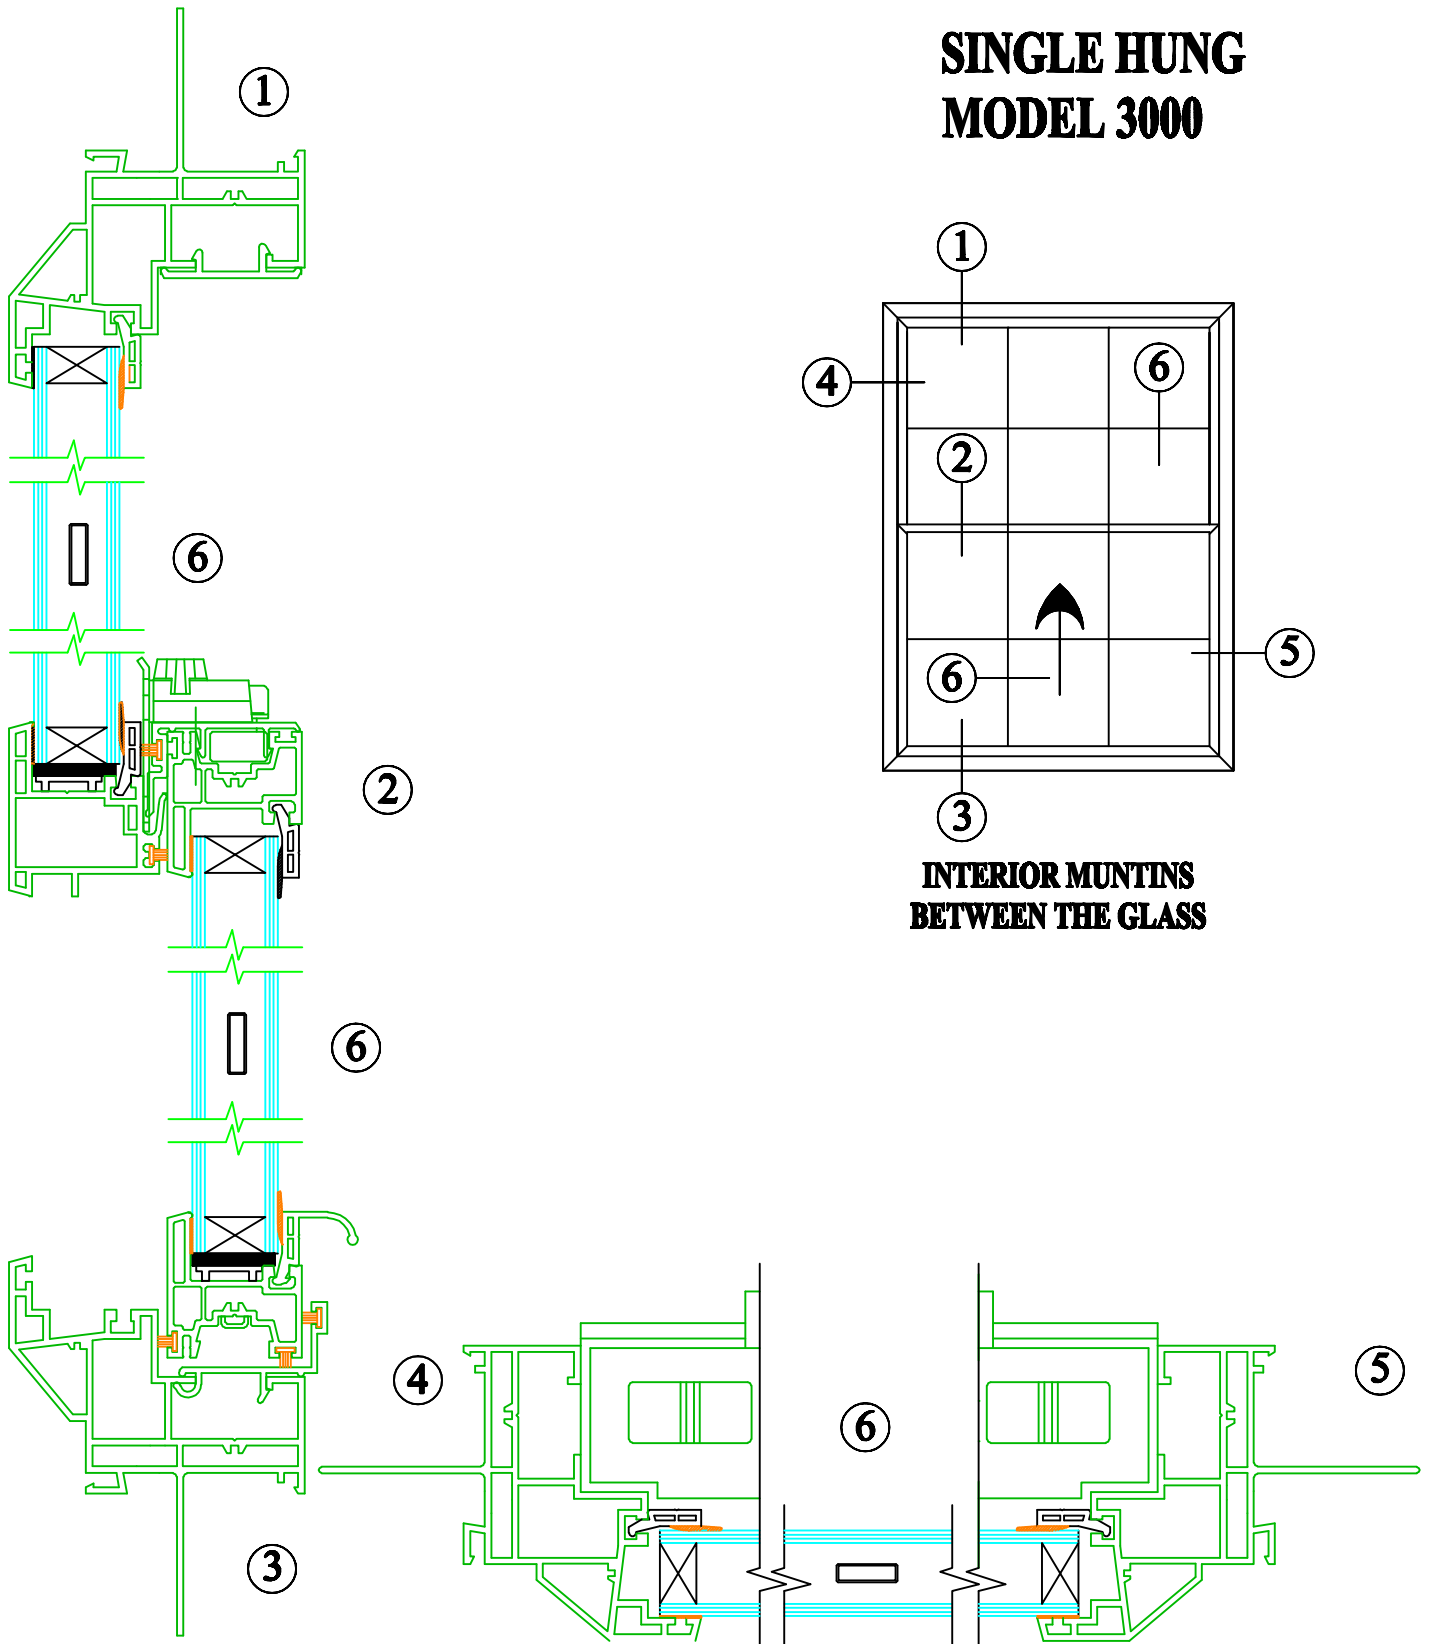

SERIES 3000 INTERIOR MUNTIN SYSTEM

SINGLE HUNG MODEL 3000

2 1/4" DEPTH FRAME

7/8" IG UNITS

1/2 SCALE