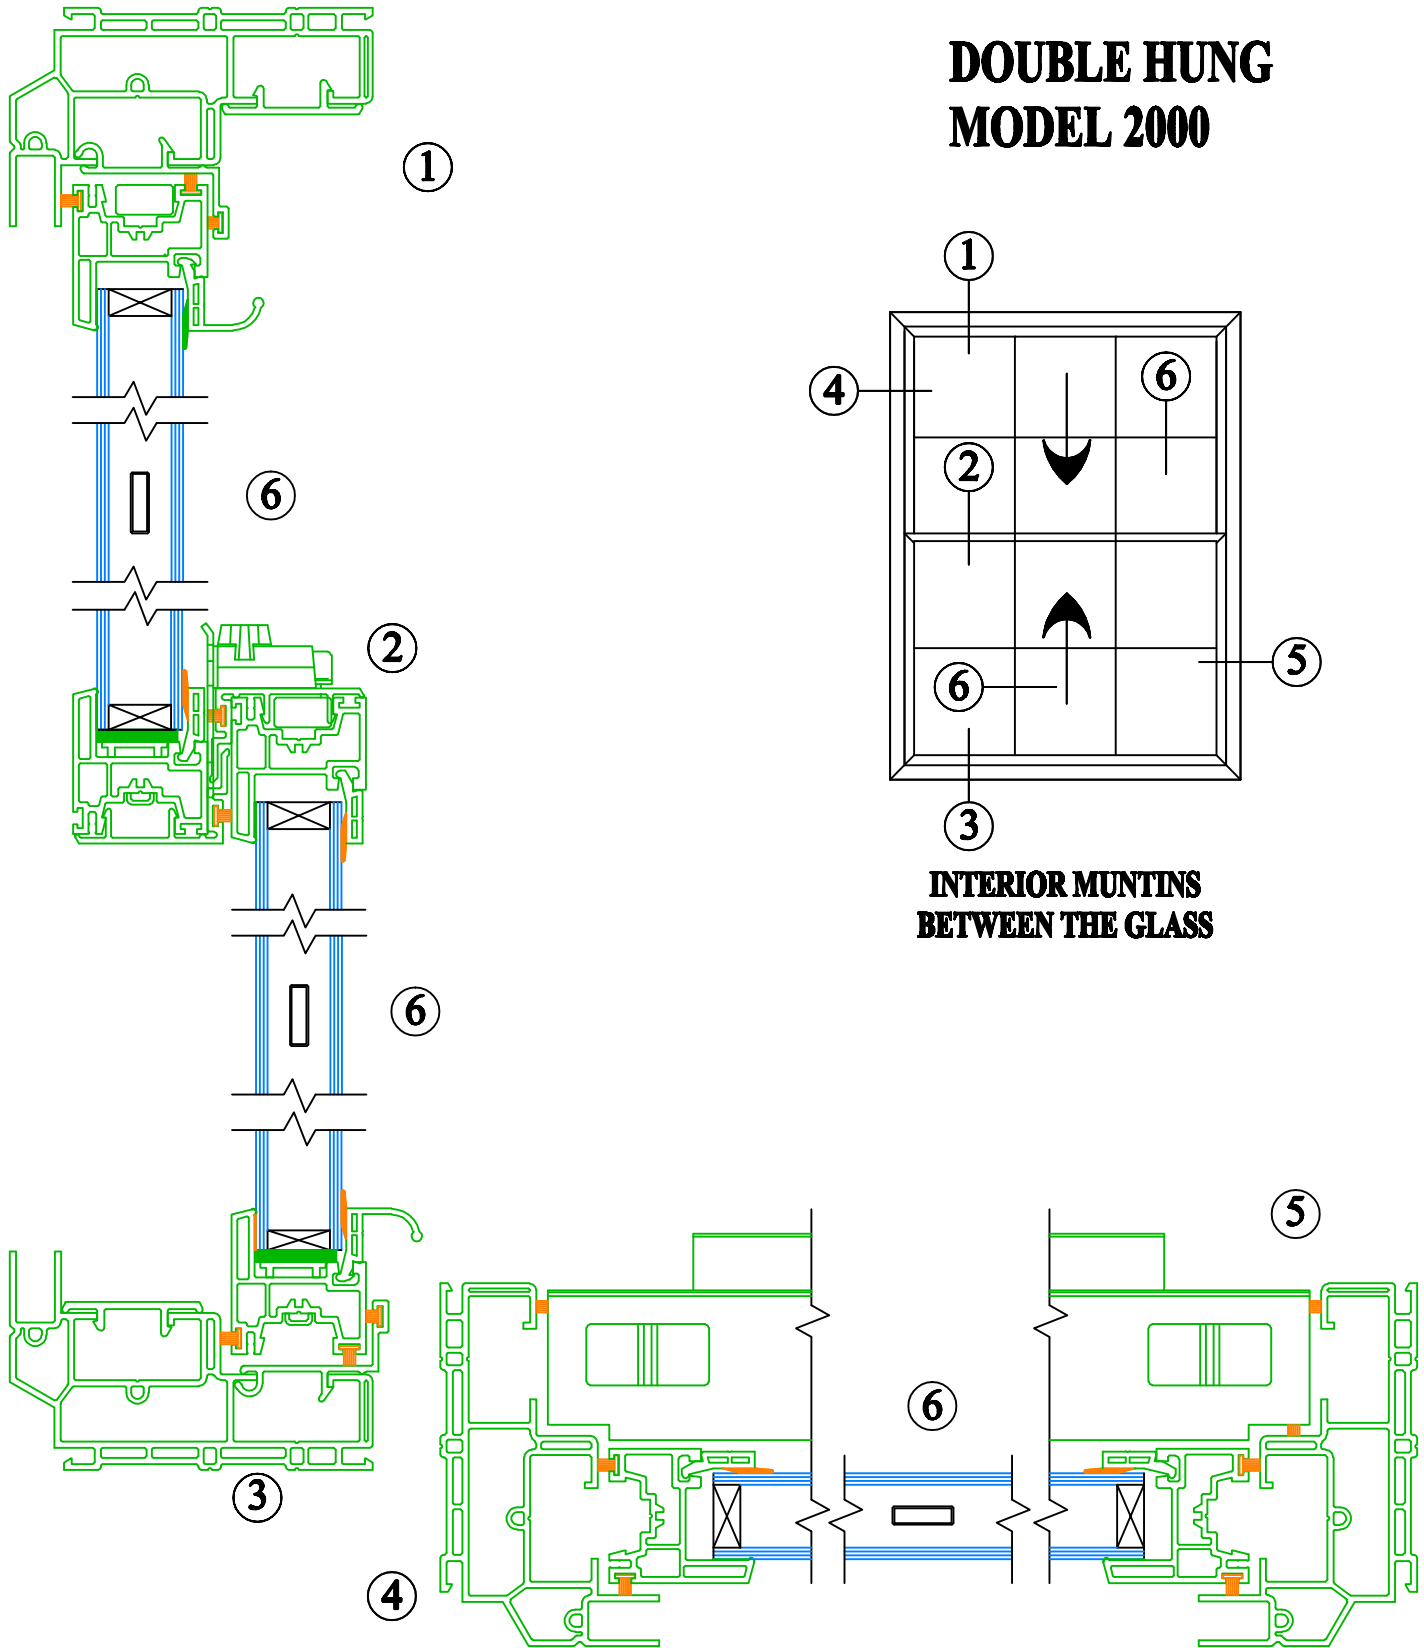

SERIES 2000 INTERIOR MUNTIN SYSTEM

DOUBLE HUNG MODEL 2000

**INTERIOR MUNTINS
BETWEEN THE GLASS**

3 1/4" DEPTH FRAME

7/8" IG UNITS

1/2 SCALE