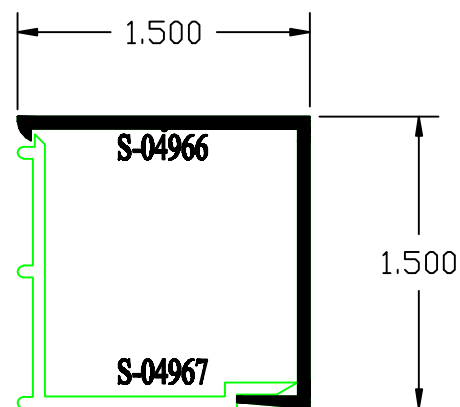

Window Tech Systems ^{Inc.}

SERIES 6000 - 7000 - 8000 - 9000 INTERIOR ALUMINUM SNAP TRIM

ALL WINDOW MODELS

FULL SCALE