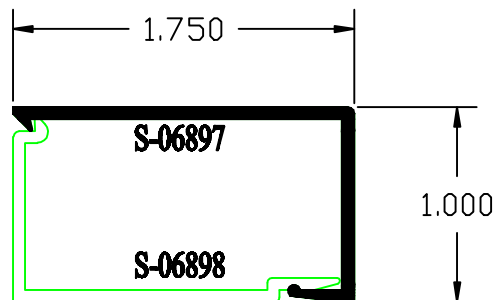

Window Tech Systems ^{Inc.}

SERIES 6000 - 7000 - 8000 - 9000 INTERIOR ALUMINUM SNAP TRIM

ALL WINDOW MODELS

FULL SCALE