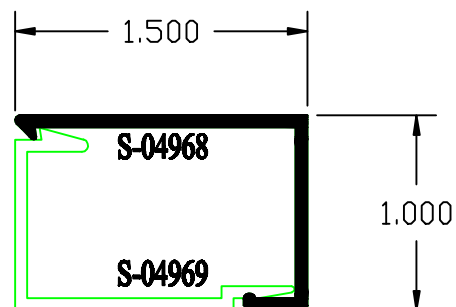

Window Tech Systems ^{Inc.}

SERIES 6000 - 7000 - 8000 - 9000 INTERIOR ALUMINUM SNAP TRIM

ALL WINDOW MODELS

FULL SCALE