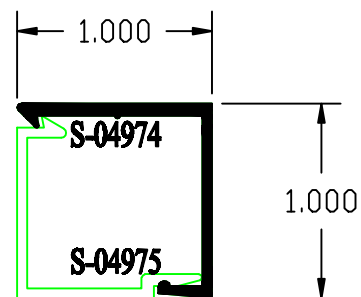

Window Tech Systems ^{Inc.}

SERIES 6000 - 7000 - 8000 - 9000 INTERIOR ALUMINUM SNAP TRIM

ALL WINDOW MODELS

FULL SCALE