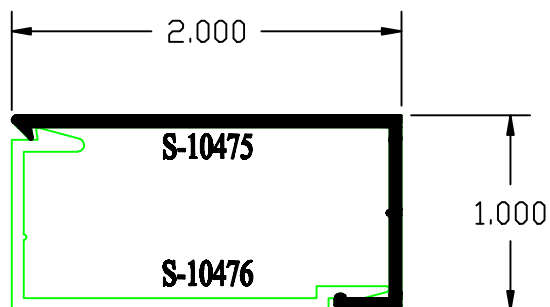

Window Tech Systems ^{Inc.}

SERIES 6000 - 7000 - 8000 - 9000 INTERIOR ALUMINUM SNAP TRIM

ALL WINDOW MODELS

FULL SCALE