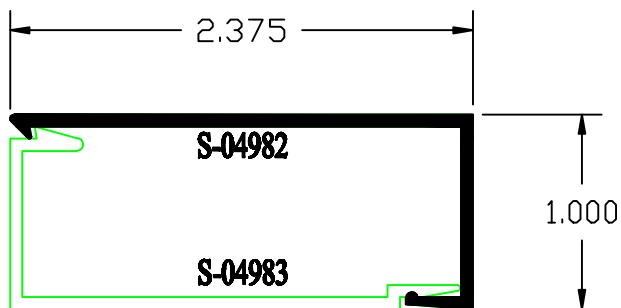

Window Tech Systems ^{Inc.}

SERIES 6000 - 7000 - 8000 - 9000 INTERIOR ALUMINUM SNAP TRIM

ALL WINDOW MODELS

FULL SCALE