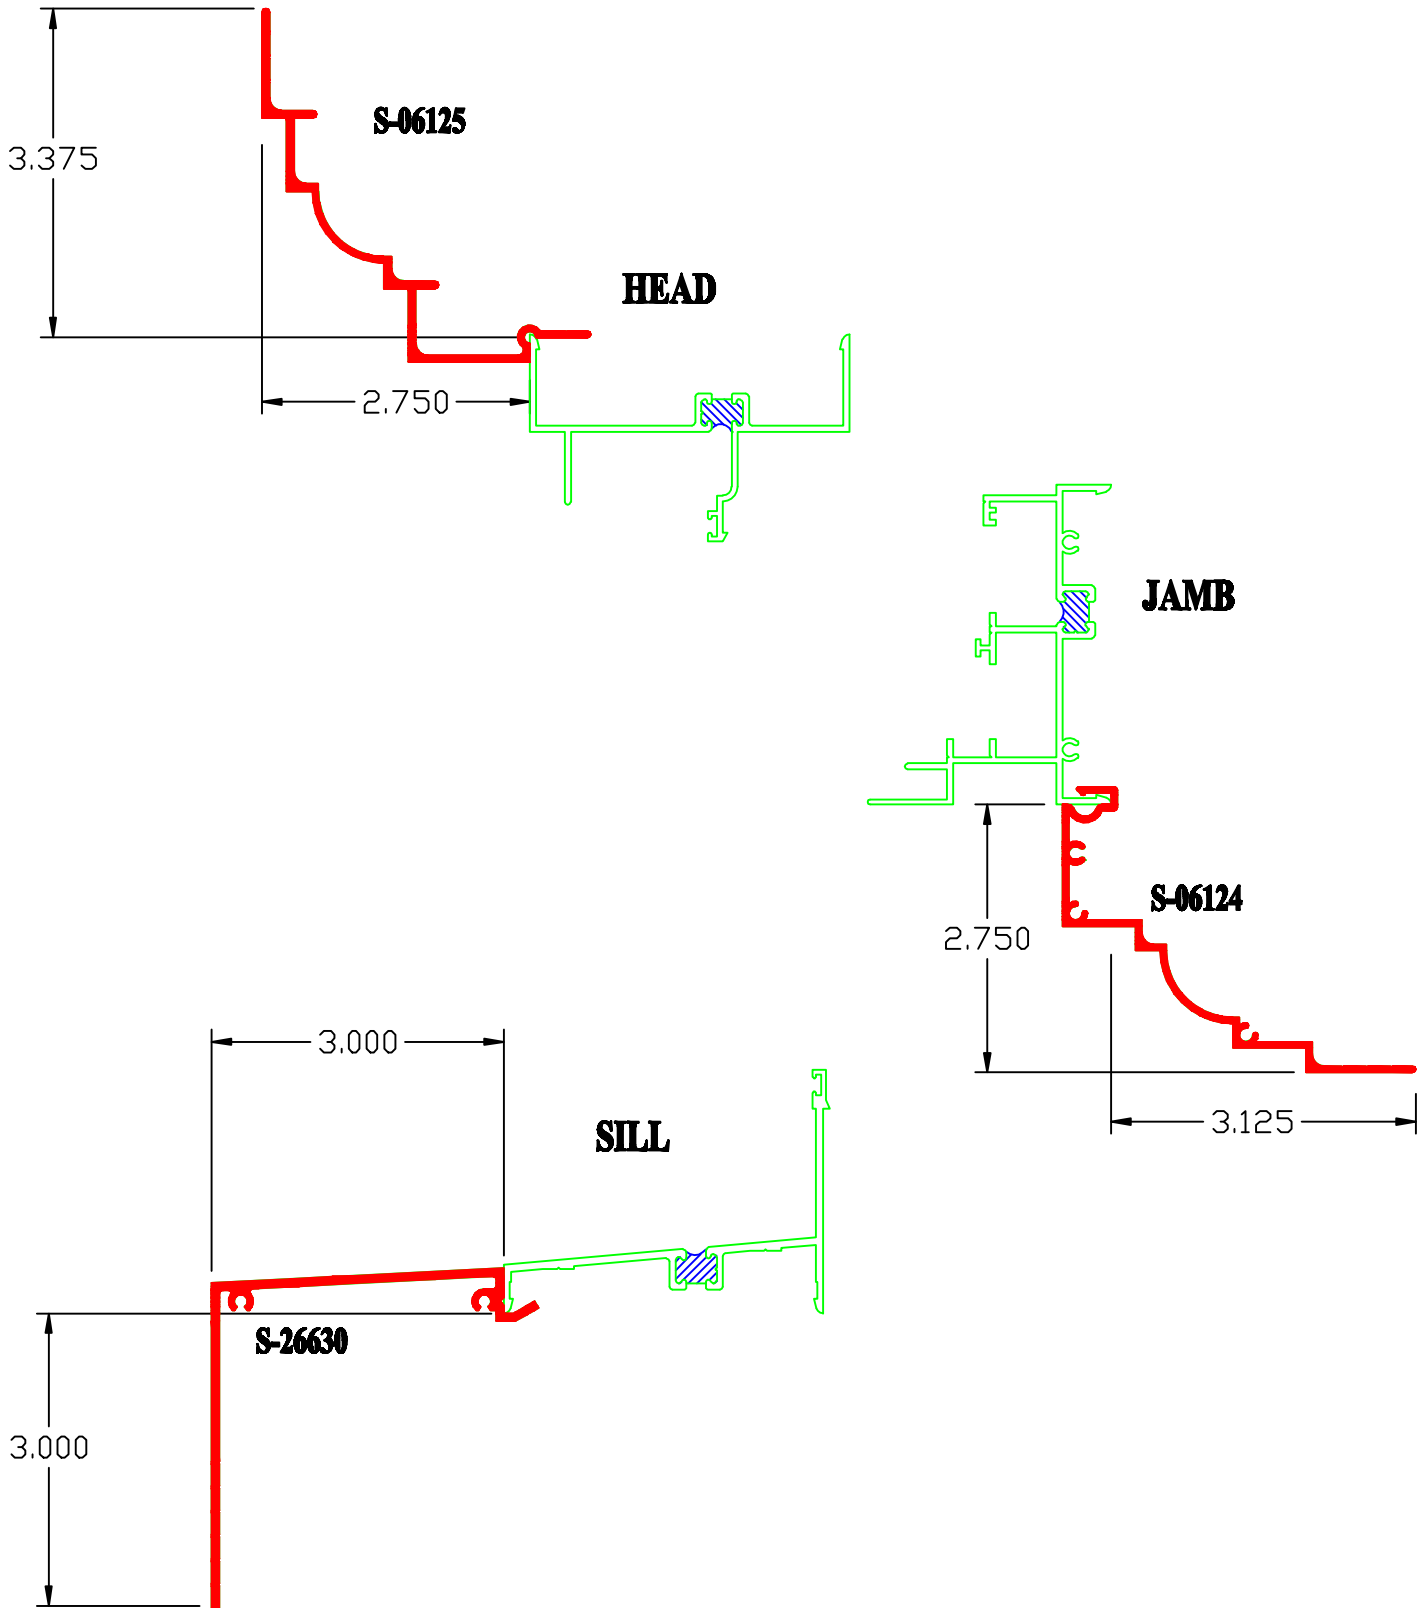

CONTOURED ALUMINUM PANNING SYSTEM

ALL WINDOW MODELS

1/2 SCALE