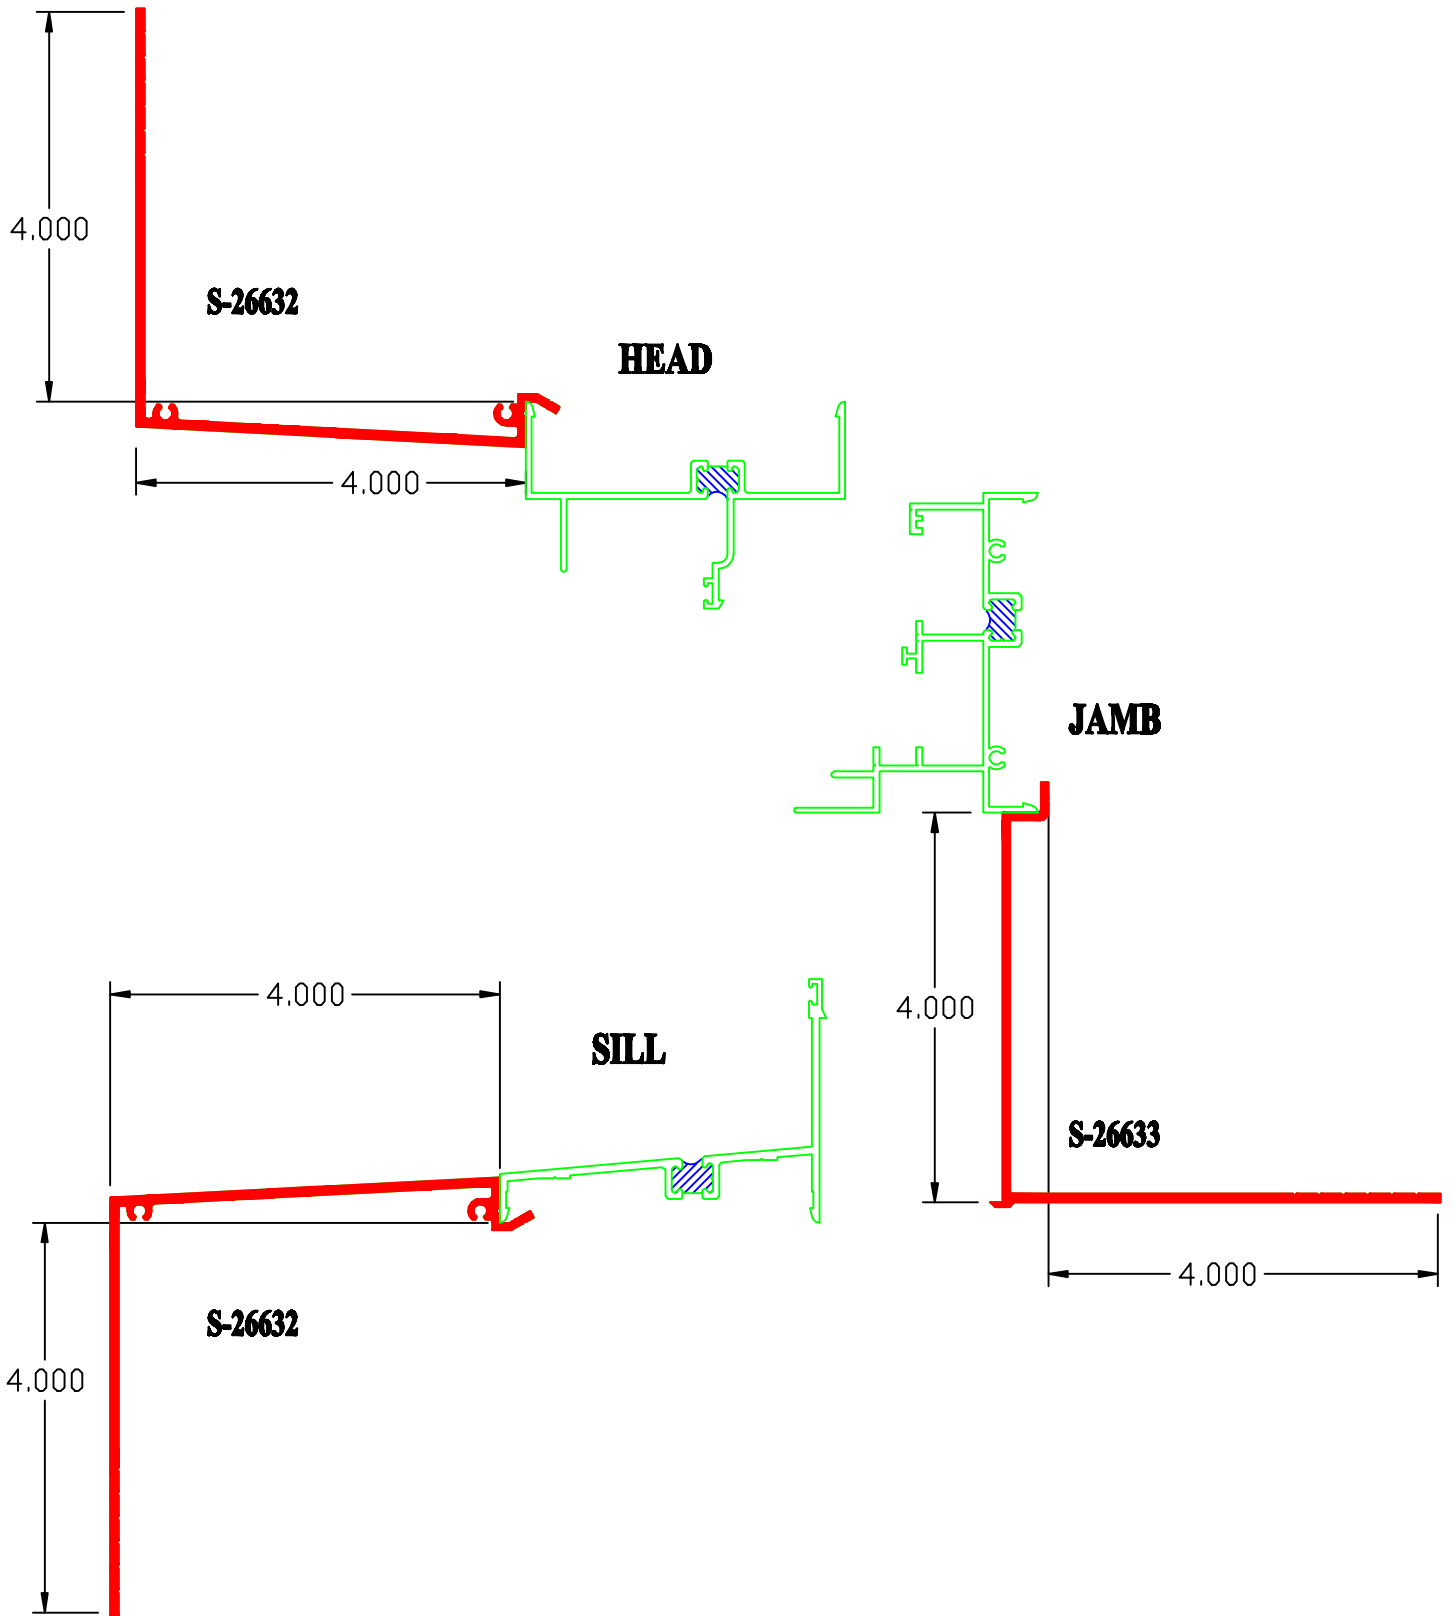

4" x 4" ALUMINUM PANNING SYSTEM

ALL WINDOW MODELS

1/2 SCALE