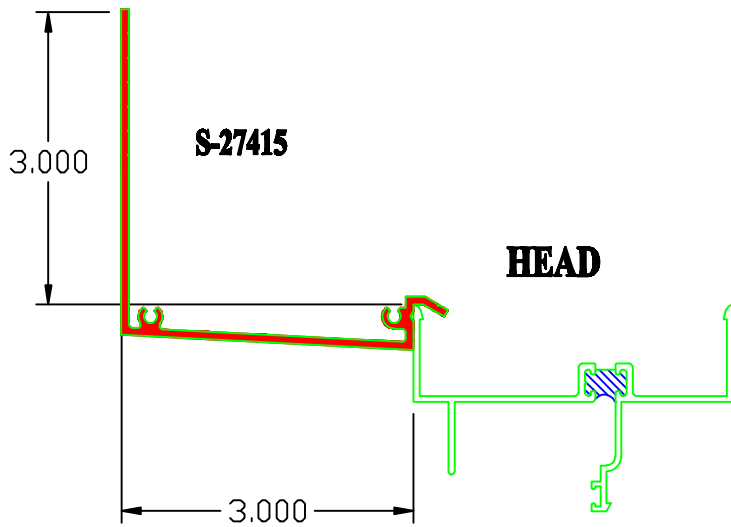

3" x 3" ALUMINUM PANNING SYSTEM

ALL WINDOW MODELS

1/2 SCALE