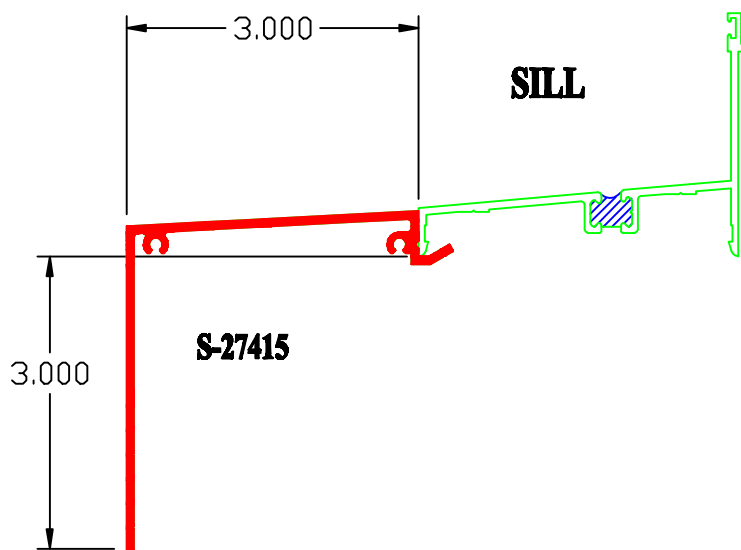

3" x 3" ALUMINUM PANNING SYSTEM

ALL WINDOW MODELS

1/2 SCALE