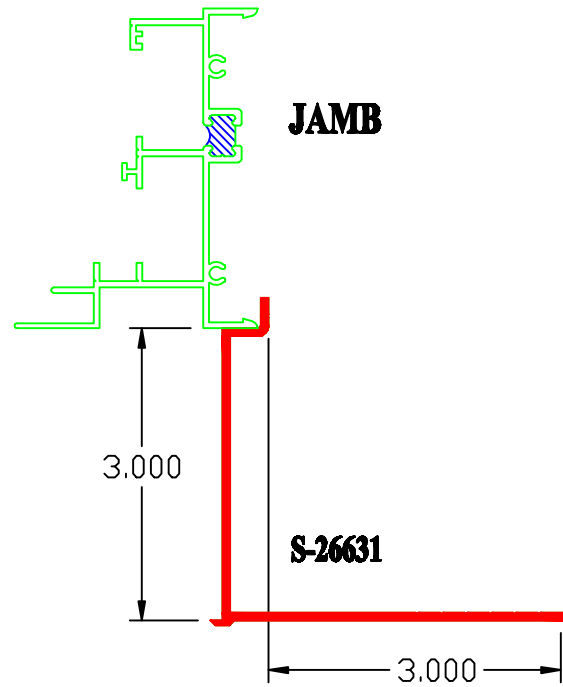

3" x 3" ALUMINUM PANNING SYSTEM

ALL WINDOW MODELS

1/2 SCALE