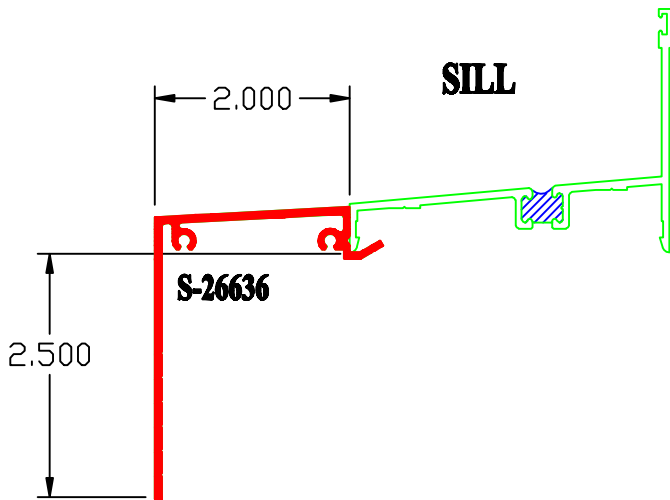

## 2" x 2 1/2" ALUMINUM PANNING SYSTEM

**ALL WINDOW MODELS**

**1/2 SCALE**