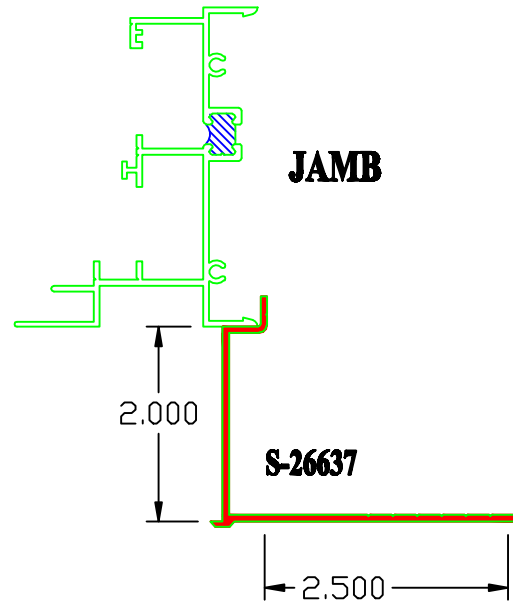

## 2" x 2 1/2" ALUMINUM PANNING SYSTEM

**ALL WINDOW MODELS**

**1/2 SCALE**