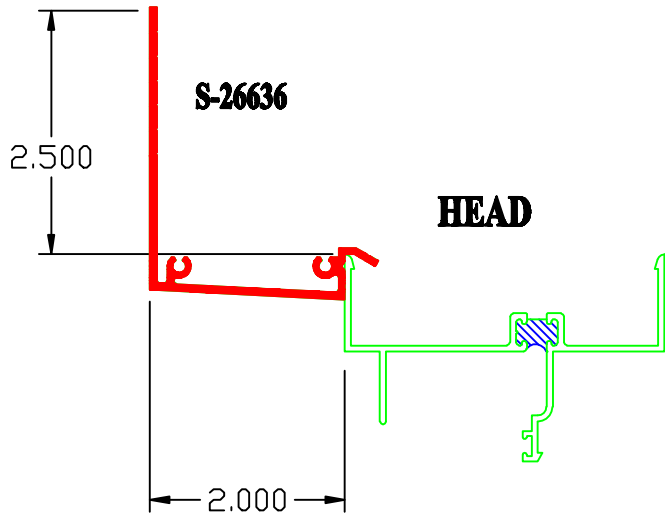

## 2" x 2 1/2" ALUMINUM PANNING SYSTEM

**ALL WINDOW MODELS**

**1/2 SCALE**