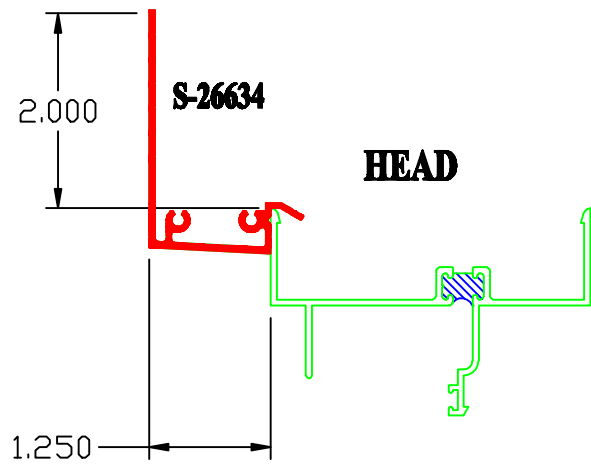

## 1 1/4" x 2" ALUMINUM PANNING SYSTEM

**ALL WINDOW MODELS**

**1/2 SCALE**