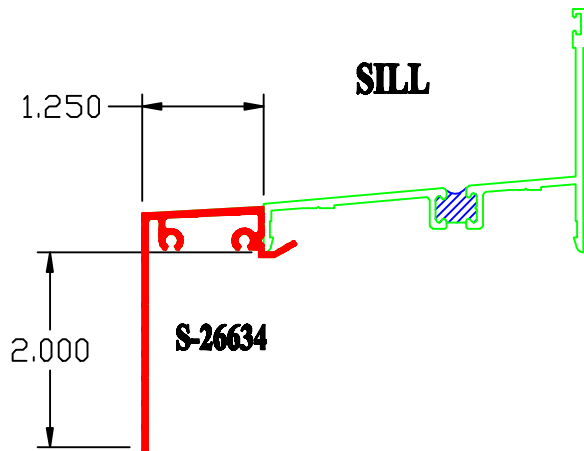

## 1 1/4" x 2" ALUMINUM PANNING SYSTEM

**ALL WINDOW MODELS**

**1/2 SCALE**