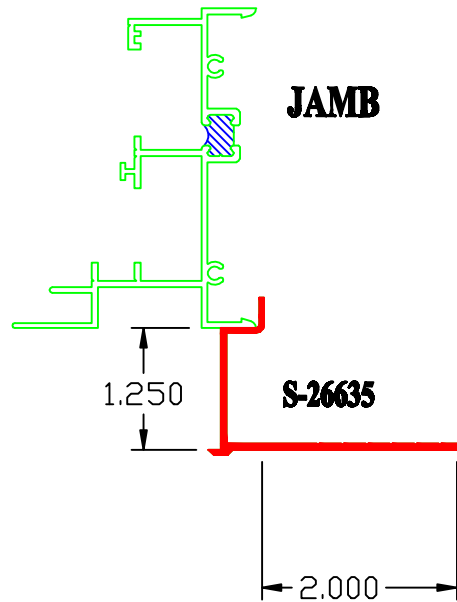

## 1 1/4" x 2" ALUMINUM PANNING SYSTEM

**ALL WINDOW MODELS**

**1/2 SCALE**