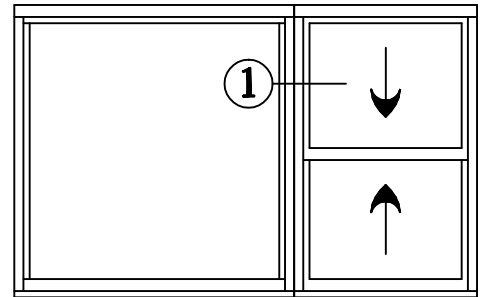

SERIES 9000 MULL OPTIONS DOUBLE HUNG : FIXED LITE WINDOWS

SELF MULL

9500FL - 9000DH

H - MULLION

9000DH - 9500FL

COMMON JAMB

CONTINUOUS HEADER & SILL

9000DH - 9000DH