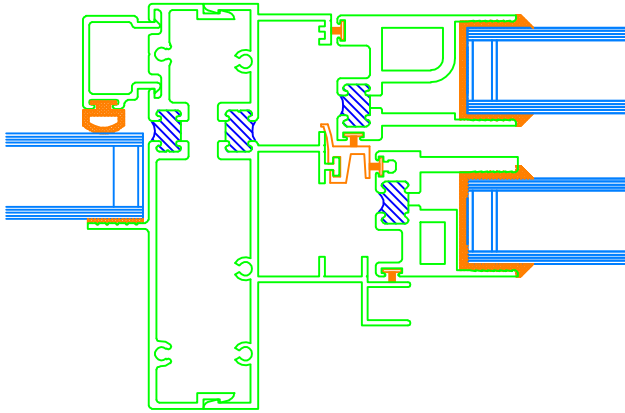

SERIES 9000 MULL OPTIONS DOUBLE HUNG : FIXED LITE WINDOWS

SELF MULL

9500FL - 9000DH

H - MULLION

9000DH - 9500FL

COMMON JAMB

CONTINUOUS HEADER & SILL

9000DH - 9000DH