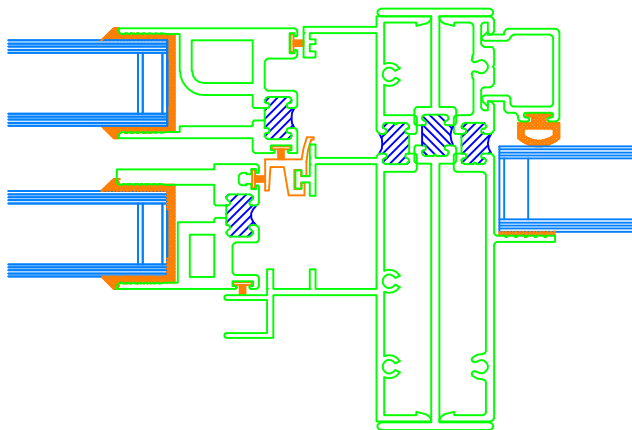

SERIES 9000 MULL OPTIONS DOUBLE HUNG : FIXED LITE WINDOWS

SELF MULL

9500FL - 9000DH

H - MULLION

9000DH - 9500FL

COMMON JAMB

CONTINUOUS HEADER & SILL

9000DH - 9000DH