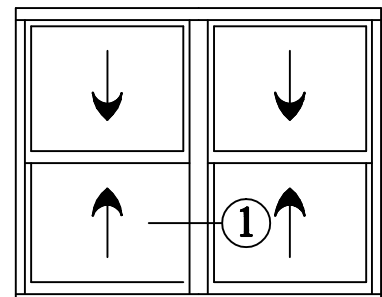

SERIES 9000 MULL OPTIONS DOUBLE HUNG : FIXED LITE WINDOWS

SELF MULL

9500FL - 9000DH

H - MULLION

9000DH - 9500FL

COMMON JAMB

CONTINUOUS HEADER & SILL

9000DH - 9000DH