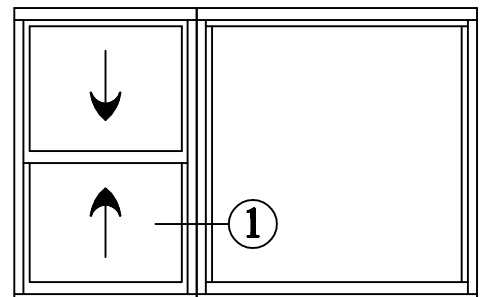

SERIES 9000 MULL OPTIONS DOUBLE HUNG : FIXED LITE WINDOWS

SELF MULL

9500FL - 9000DH

H - MULLION

9000DH - 9500FL

COMMON JAMB

CONTINUOUS HEADER & SILL

9000DH - 9000DH