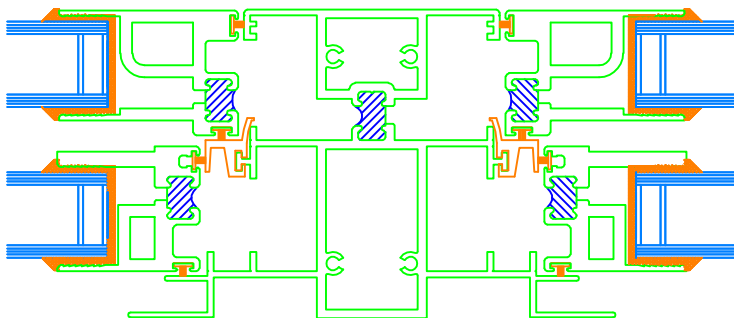

SERIES 9000 MULL OPTIONS DOUBLE HUNG : FIXED LITE WINDOWS

SELF MULL

9500FL - 9000DH

H - MULLION

9000DH - 9500FL

COMMON JAMB

CONTINUOUS HEADER & SILL

9000DH - 9000DH