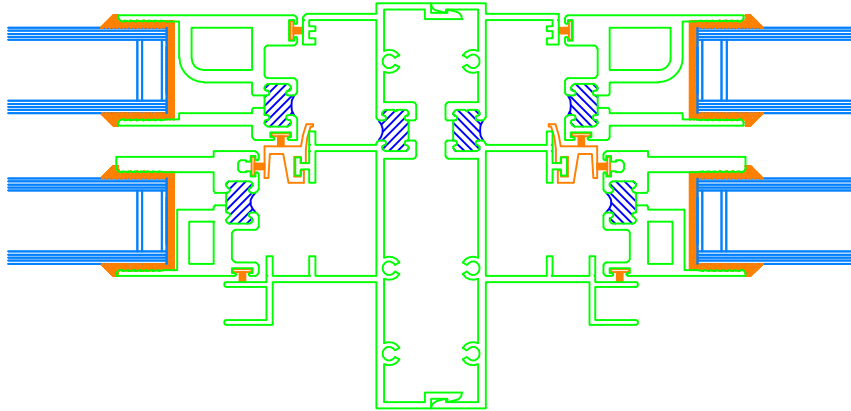

SERIES 9000 MULL OPTIONS DOUBLE HUNG : FIXED LITE WINDOWS

SELF MULL

9000DH - 9000DH

SELF MULL

9000DH - 9500FL

SELF MULL

9500FL - 9000DH

4 1/8" DEPTH FRAME

1/2 SCALE