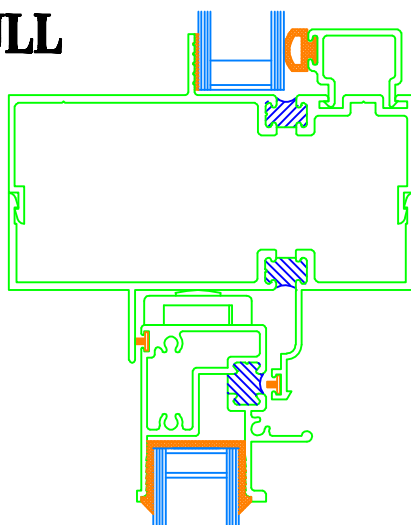

SERIES 9000 MULL OPTIONS DOUBLE HUNG : FIXED LITE WINDOWS

SELF MULL

9000DH - 9000DH

SELF MULL

9000DH - 9500FL

SELF MULL

9500FL - 9000DH

4 1/8" DEPTH FRAME

1/2 SCALE