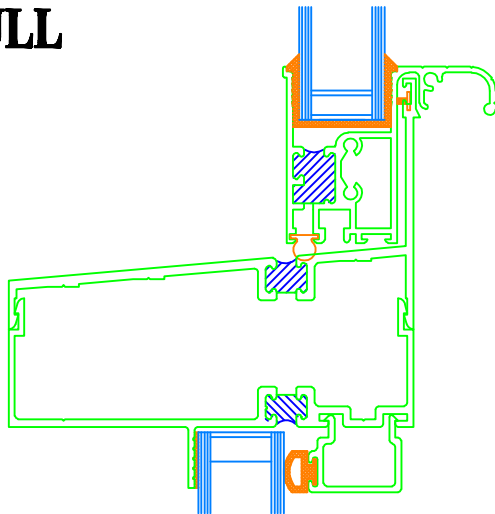

SERIES 9000 MULL OPTIONS DOUBLE HUNG : FIXED LITE WINDOWS

SELF MULL

9000DH - 9000DH

SELF MULL

9000DH - 9500FL

SELF MULL

9500FL - 9000DH

4 1/8" DEPTH FRAME

1/2 SCALE