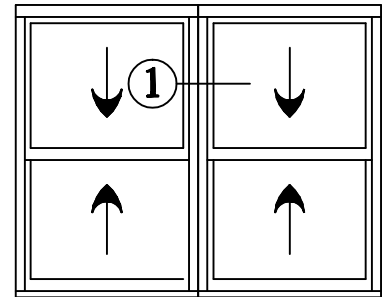

SERIES 9000 MULL OPTIONS DOUBLE HUNG : FIXED LITE WINDOWS

SELF MULL

9000DH - 9000DH

SELF MULL

9000DH - 9500FL

SELF MULL

9500FL - 9000DH

4 1/8" DEPTH FRAME

1/2 SCALE