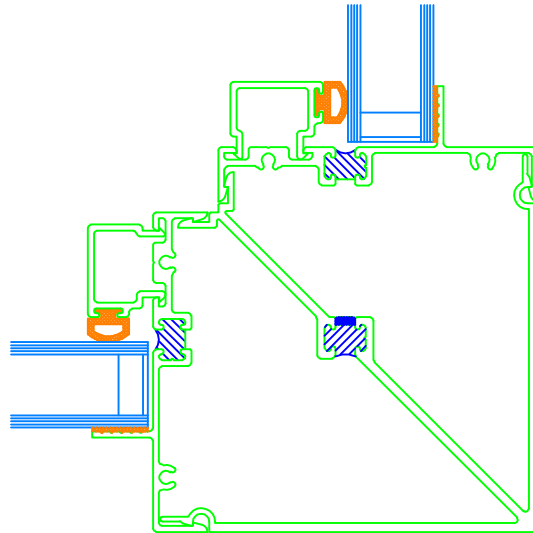

SERIES 8500 MULL OPTIONS FIXED LITE : FIXED LITE WINDOWS

4" MULLION

8500FL - 8500FL

90° CORNER MULLION

3 1/4" DEPTH FRAME

1/2 SCALE