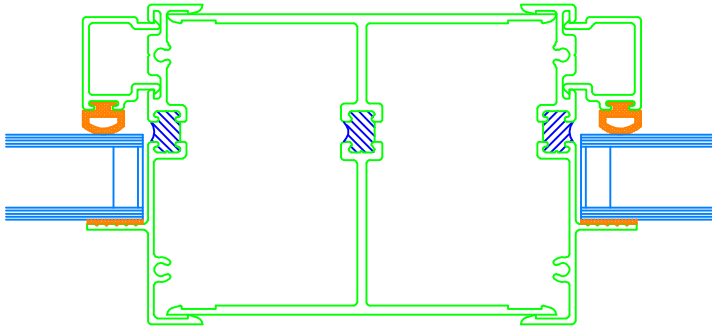

SERIES 8500 MULL OPTIONS FIXED LITE : FIXED LITE WINDOWS

4" MULLION

8500FL - 8500FL

90° CORNER MULLION

3 1/4" DEPTH FRAME

1/2 SCALE