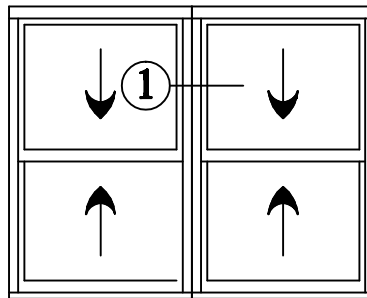

SERIES 8000 MULL OPTIONS

DOUBLE HUNG : DOUBLE HUNG WINDOWS

4" MULLION

4" MULLION with EXTENTION

8000DH - 8000DH

3 1/4" DEPTH FRAME

1/2 SCALE