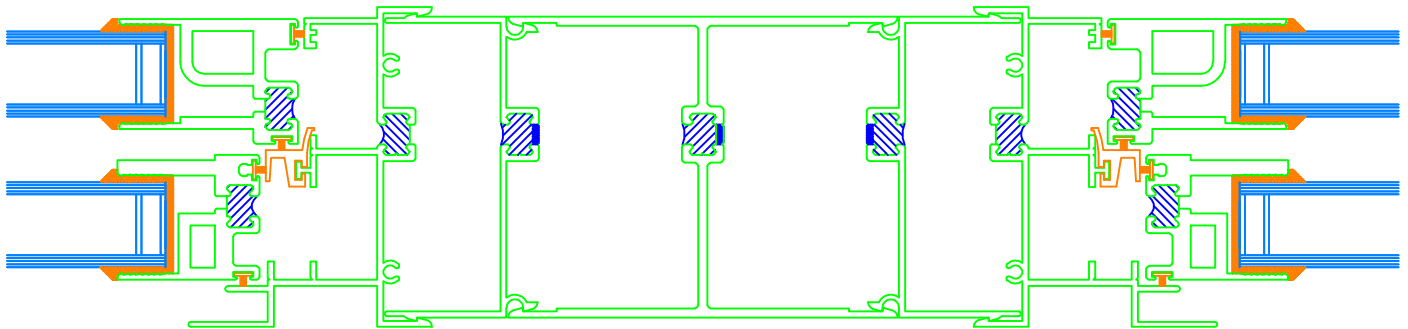

SERIES 8000 MULL OPTIONS

DOUBLE HUNG : DOUBLE HUNG WINDOWS

4" MULLION

4" MULLION with EXTENTION

8000DH - 8000DH

3 1/4" DEPTH FRAME

1/2 SCALE