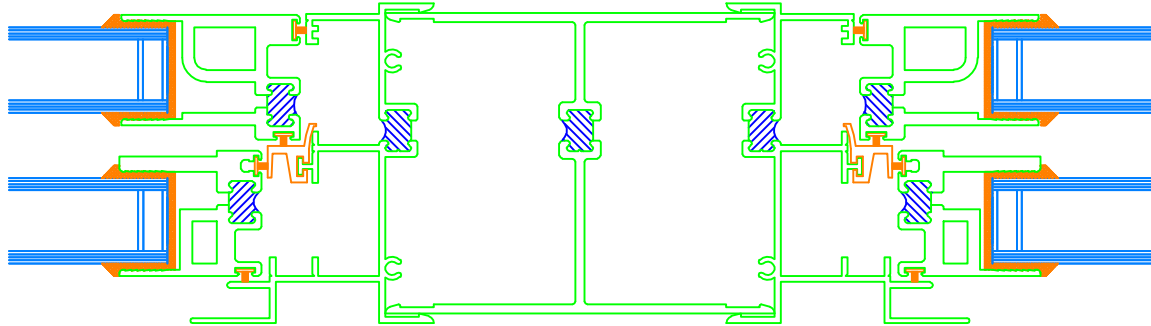

SERIES 8000 MULL OPTIONS

DOUBLE HUNG : DOUBLE HUNG WINDOWS

4" MULLION

4" MULLION with EXTENTION

8000DH - 8000DH

3 1/4" DEPTH FRAME

1/2 SCALE