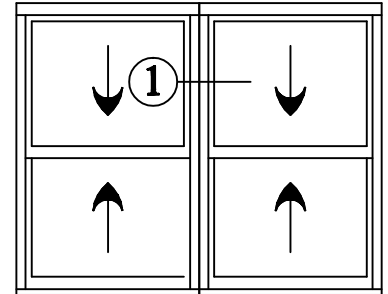

SERIES 8000 MULL OPTIONS DOUBLE HUNG : DOUBLE HUNG

3 PIECE MULLION

8000DH - 8000DH

90° CORNER MULLION

3 1/4" DEPTH FRAME

1/2 SCALE