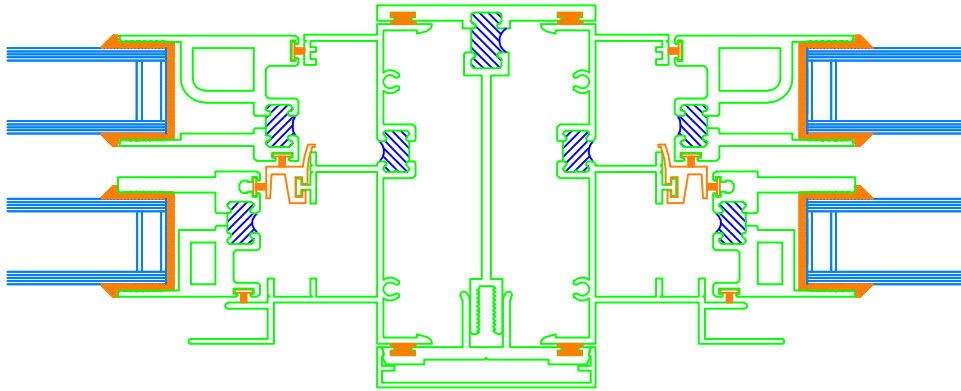

SERIES 8000 MULL OPTIONS DOUBLE HUNG : DOUBLE HUNG

3 PIECE MULLION

8000DH - 8000DH

90° CORNER MULLION

3 1/4" DEPTH FRAME

1/2 SCALE