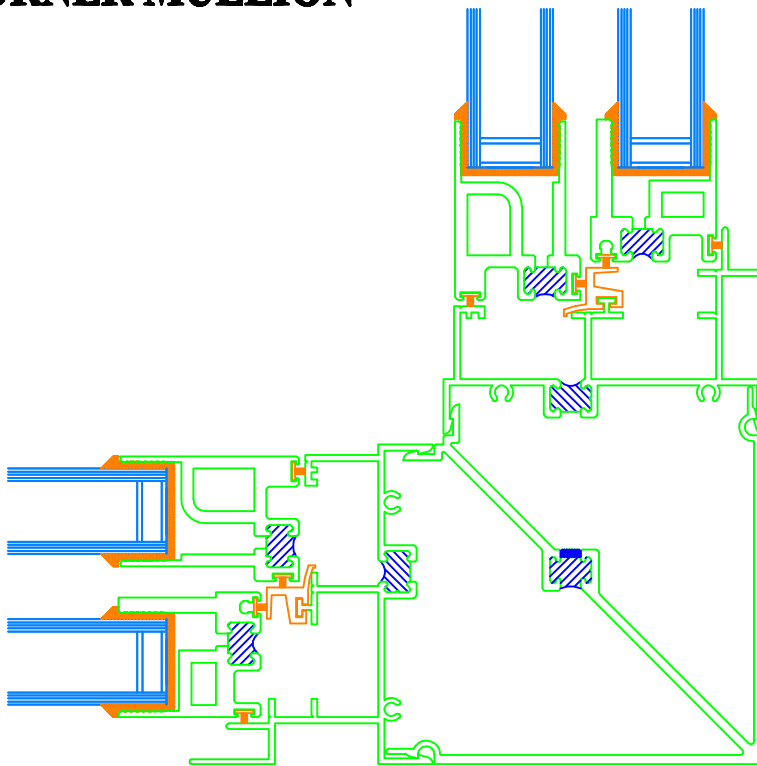

SERIES 8000 MULL OPTIONS DOUBLE HUNG : DOUBLE HUNG

3 PIECE MULLION

8000DH - 8000DH

90° CORNER MULLION

3 1/4" DEPTH FRAME

1/2 SCALE