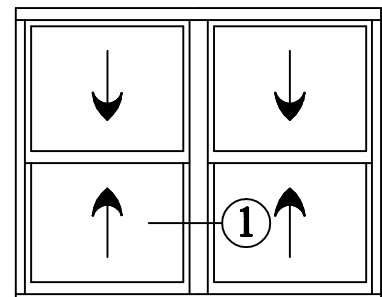

SERIES 8000 MULL OPTIONS DOUBLE HUNG : FIXED LITE WINDOWS

SELF MULL

8500FL - 8000DH

H - MULLION

8000DH - 8500FL

COMMON JAMB CONTINUOUS HEADER AND SILL

8000DH - 8000DH