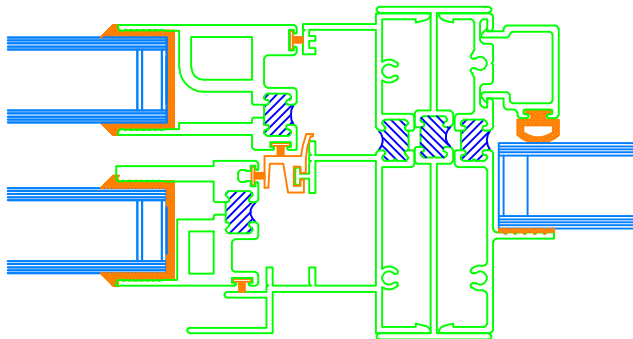

SERIES 8000 MULL OPTIONS DOUBLE HUNG : FIXED LITE WINDOWS

SELF MULL

8500FL - 8000DH

H - MULLION

8000DH - 8500FL

COMMON JAMB CONTINUOUS HEADER AND SILL

8000DH - 8000DH