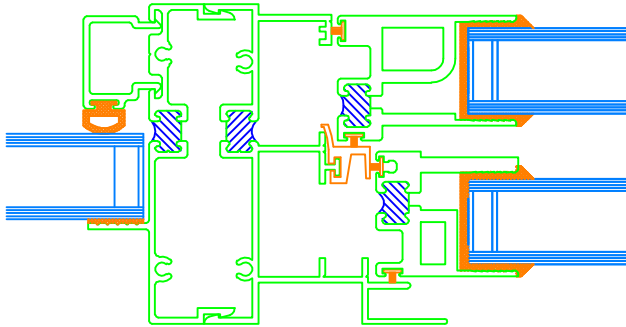

SERIES 8000 MULL OPTIONS DOUBLE HUNG : FIXED LITE WINDOWS

SELF MULL

8500FL - 8000DH

H - MULLION

8000DH - 8500FL

COMMON JAMB CONTINUOUS HEADER AND SILL

8000DH - 8000DH