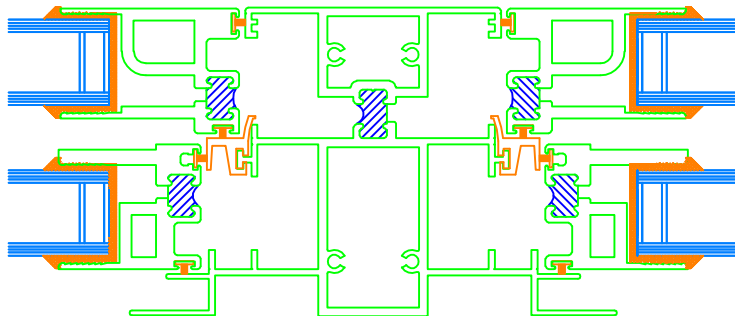

SERIES 8000 MULL OPTIONS DOUBLE HUNG : FIXED LITE WINDOWS

SELF MULL

8500FL - 8000DH

H - MULLION

8000DH - 8500FL

COMMON JAMB CONTINUOUS HEADER AND SILL

8000DH - 8000DH