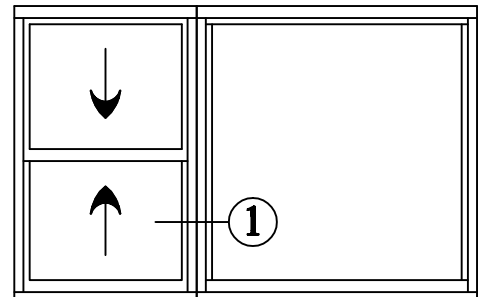

SERIES 8000 MULL OPTIONS DOUBLE HUNG : FIXED LITE WINDOWS

SELF MULL

8500FL - 8000DH

H - MULLION

8000DH - 8500FL

COMMON JAMB CONTINUOUS HEADER AND SILL

8000DH - 8000DH