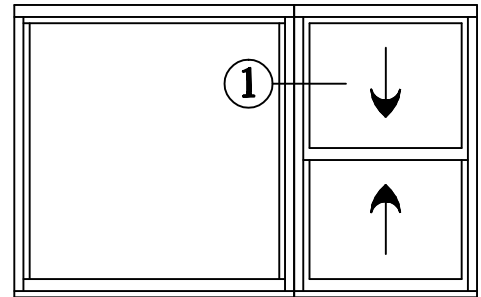

SERIES 8000 MULL OPTIONS DOUBLE HUNG : FIXED LITE WINDOWS

SELF MULL

8500FL - 8000DH

H - MULLION

8000DH - 8500FL

COMMON JAMB CONTINUOUS HEADER AND SILL

8000DH - 8000DH