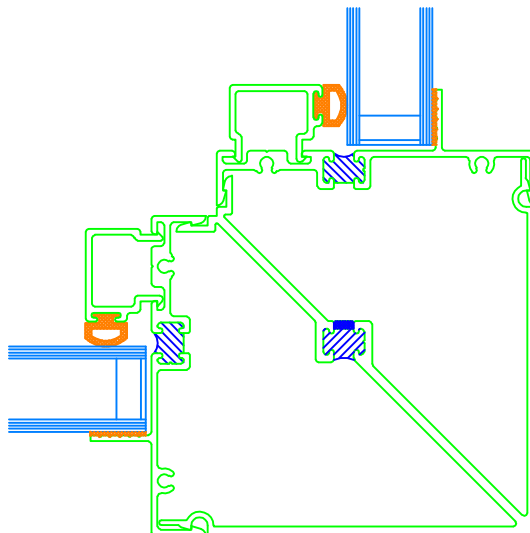

SERIES 7500 MULL OPTIONS FIXED LITE : FIXED LITE WINDOWS

4" MULLION

7500FL - 7500FL

90° CORNER MULLION

3 1/4" DEPTH FRAME

1/2 SCALE