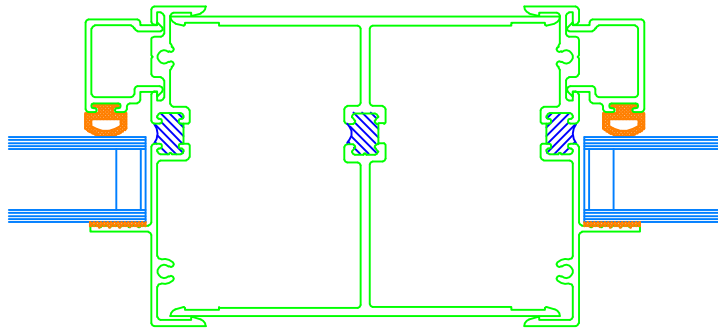

SERIES 7500 MULL OPTIONS FIXED LITE : FIXED LITE WINDOWS

4" MULLION

7500FL - 7500FL

90° CORNER MULLION

3 1/4" DEPTH FRAME

1/2 SCALE