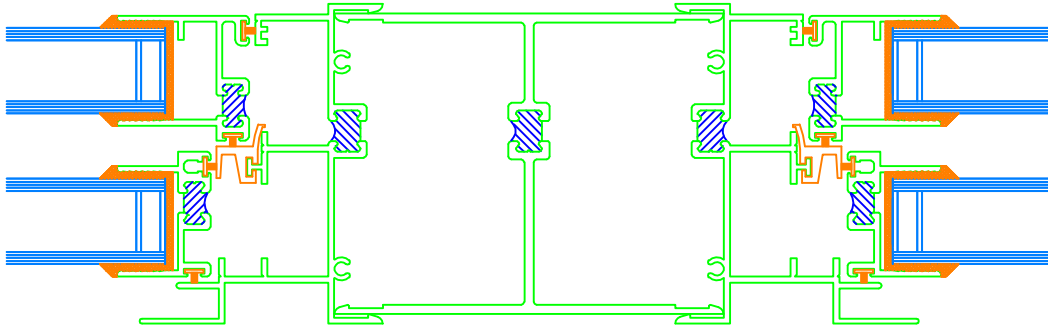

SERIES 7000 MULL OPTIONS DOUBLE HUNG : DOUBLE HUNG WINDOWS

4" MULLION

4" MULLION with EXTENTION

7000DH - 7000DH

3 1/4" DEPTH FRAME

1/2 SCALE