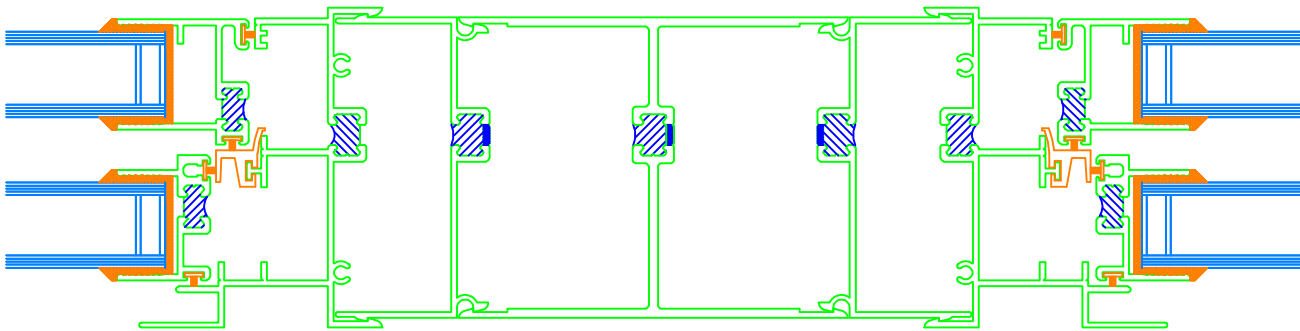

SERIES 7000 MULL OPTIONS DOUBLE HUNG : DOUBLE HUNG WINDOWS

4" MULLION

4" MULLION with EXTENTION

7000DH - 7000DH

3 1/4" DEPTH FRAME

1/2 SCALE