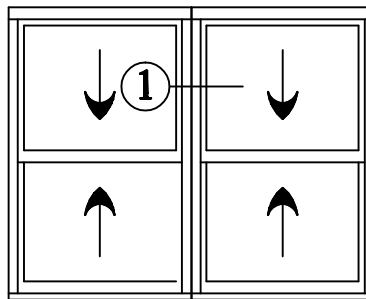

SERIES 7000 MULL OPTIONS DOUBLE HUNG : DOUBLE HUNG WINDOWS

4" MULLION

4" MULLION with EXTENTION

7000DH - 7000DH

3 1/4" DEPTH FRAME

1/2 SCALE