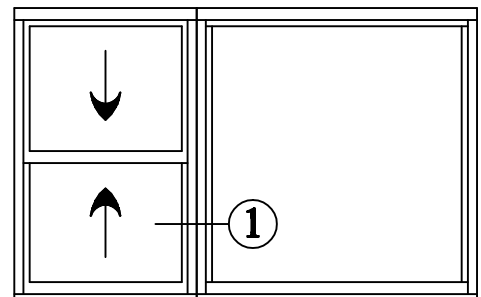

H - MULLION

7000DH - 7500FL