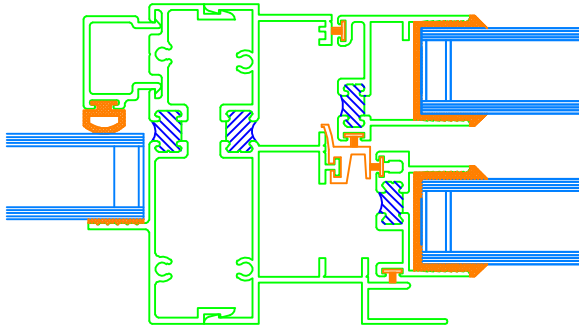

SERIES 7000 MULL OPTIONS DOUBLE HUNG : FIXED LITE WINDOWS

SELF MULL

7500FL - 7000DH