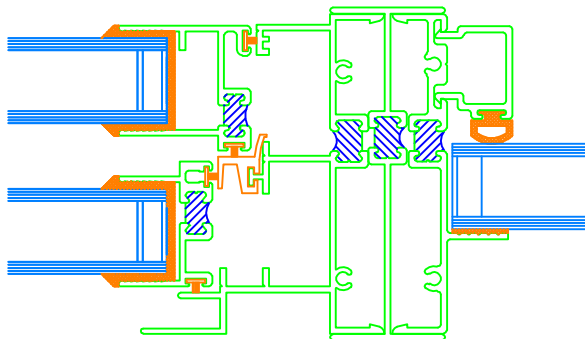

H - MULLION

7000DH - 7500FL