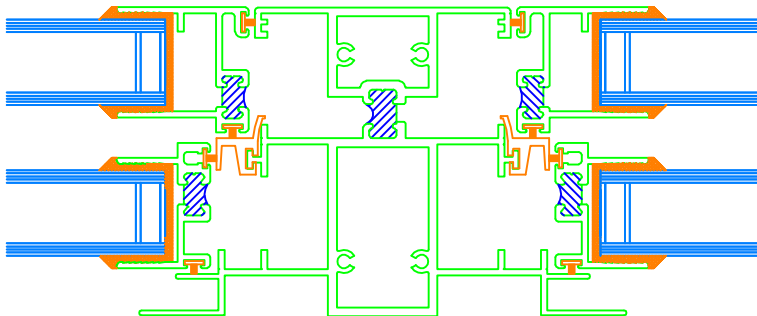

### SELF MULL

7500FL - 7000DH

#### CONTINUOUS HEADER & SILL

7000DH - 7000DH

3 1/4" DEPTH FRAME

1/2 SCALE