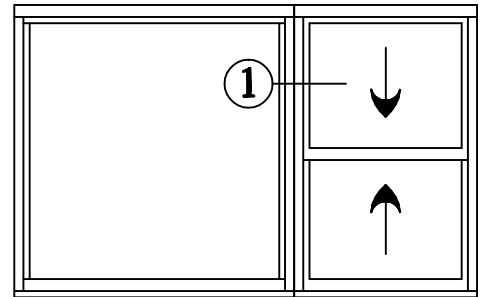

SERIES 7000 MULL OPTIONS DOUBLE HUNG : FIXED LITE WINDOWS

SELF MULL

7500FL - 7000DH