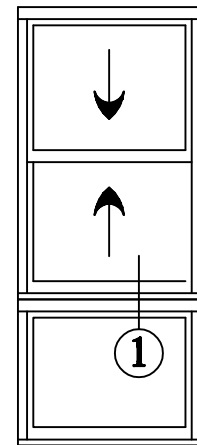

SERIES 7000 MULL OPTIONS DOUBLE HUNG : FIXED LITE WINDOWS

SELF MULL

7000DH - 7000DH

SELF MULL

7000DH - 7500FL

SELF MULL

7500FL - 7000DH

3 1/4" DEPTH FRAME

1/2 SCALE