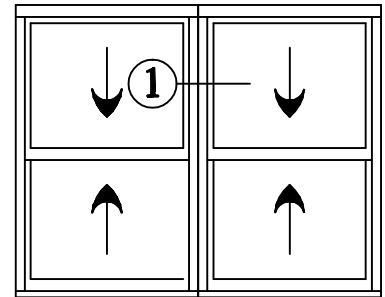

SERIES 7000 MULL OPTIONS DOUBLE HUNG : FIXED LITE WINDOWS

SELF MULL

7000DH - 7000DH

SELF MULL

7000DH - 7500FL

SELF MULL

7500FL - 7000DH

3 1/4" DEPTH FRAME

1/2 SCALE