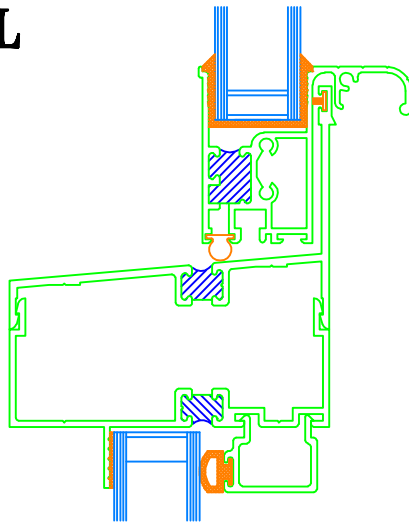

SERIES 7000 MULL OPTIONS DOUBLE HUNG : FIXED LITE WINDOWS

SELF MULL

7000DH - 7000DH

SELF MULL

7000DH - 7500FL

SELF MULL

7500FL - 7000DH

3 1/4" DEPTH FRAME

1/2 SCALE