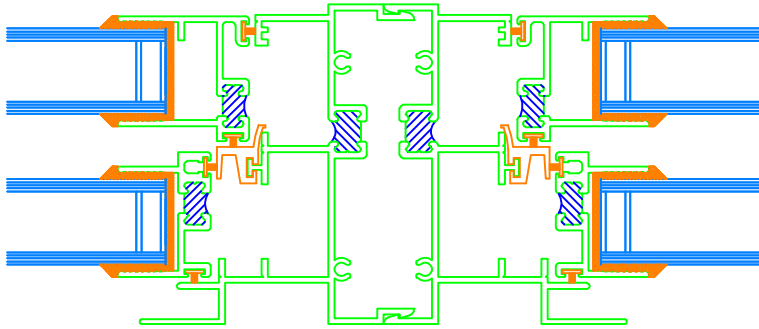

SERIES 7000 MULL OPTIONS DOUBLE HUNG : FIXED LITE WINDOWS

SELF MULL

7000DH - 7000DH

SELF MULL

7000DH - 7500FL

SELF MULL

7500FL - 7000DH

3 1/4" DEPTH FRAME

1/2 SCALE