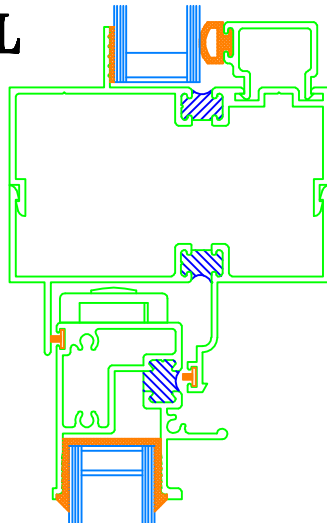

SERIES 7000 MULL OPTIONS DOUBLE HUNG : FIXED LITE WINDOWS

SELF MULL

7000DH - 7000DH

SELF MULL

7000DH - 7500FL

SELF MULL

7500FL - 7000DH

3 1/4" DEPTH FRAME

1/2 SCALE